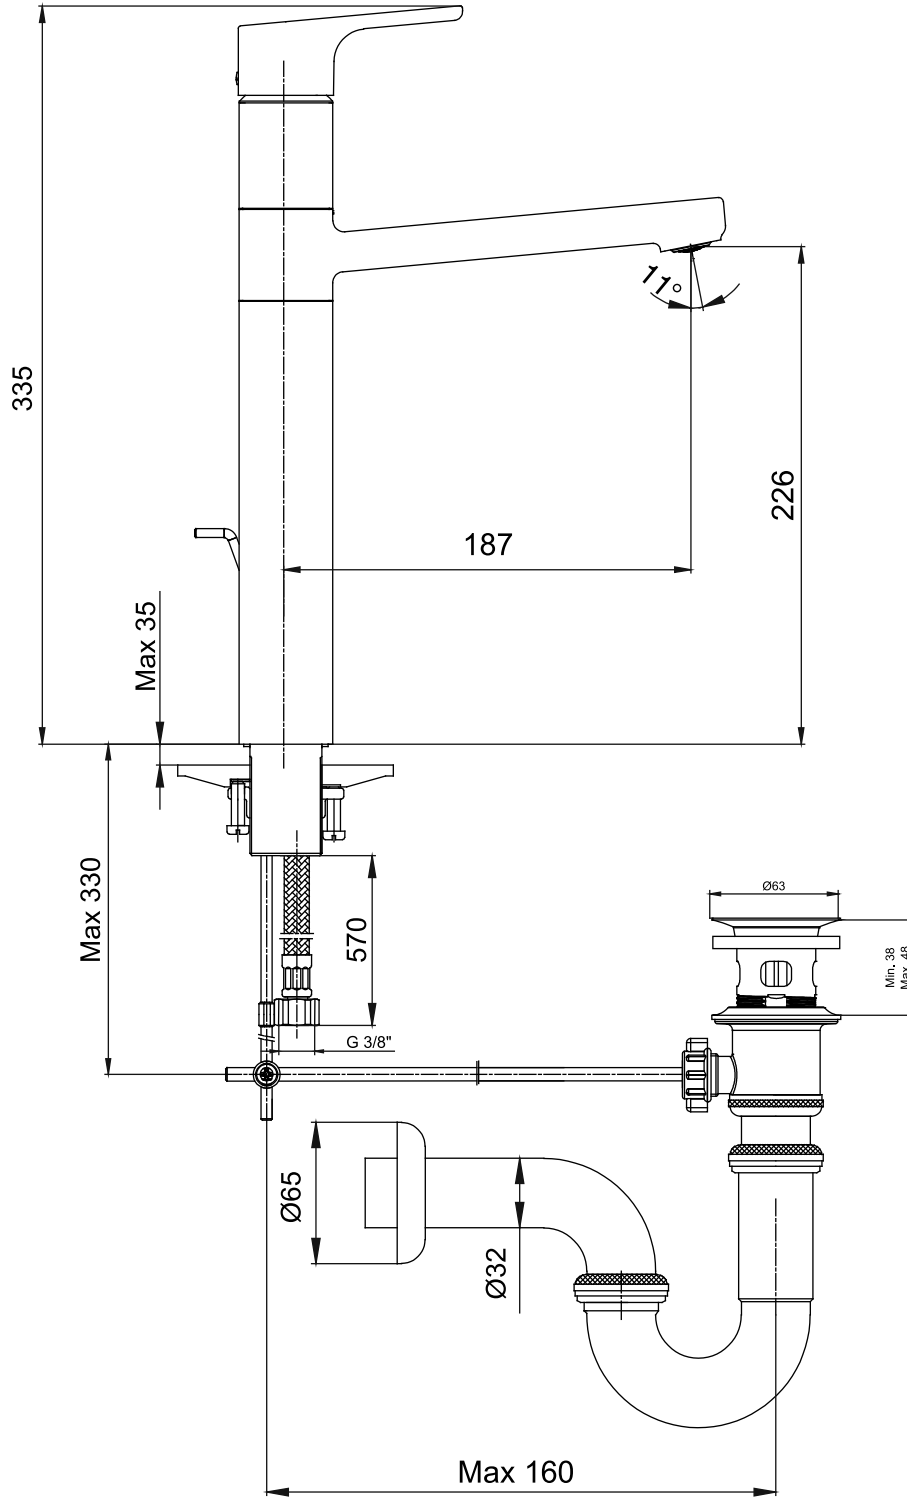

LUNA

Ürün Kodu : 102108974 / 102108974ST - LUNA Kumandalı Yüksek Tip Lavabo Bataryası / Krom

Product Code: 102108974 / 102108974ST - LUNA Tall Basin Mixer with Pop-Up / Chrome

*This product is for domestic sales only.