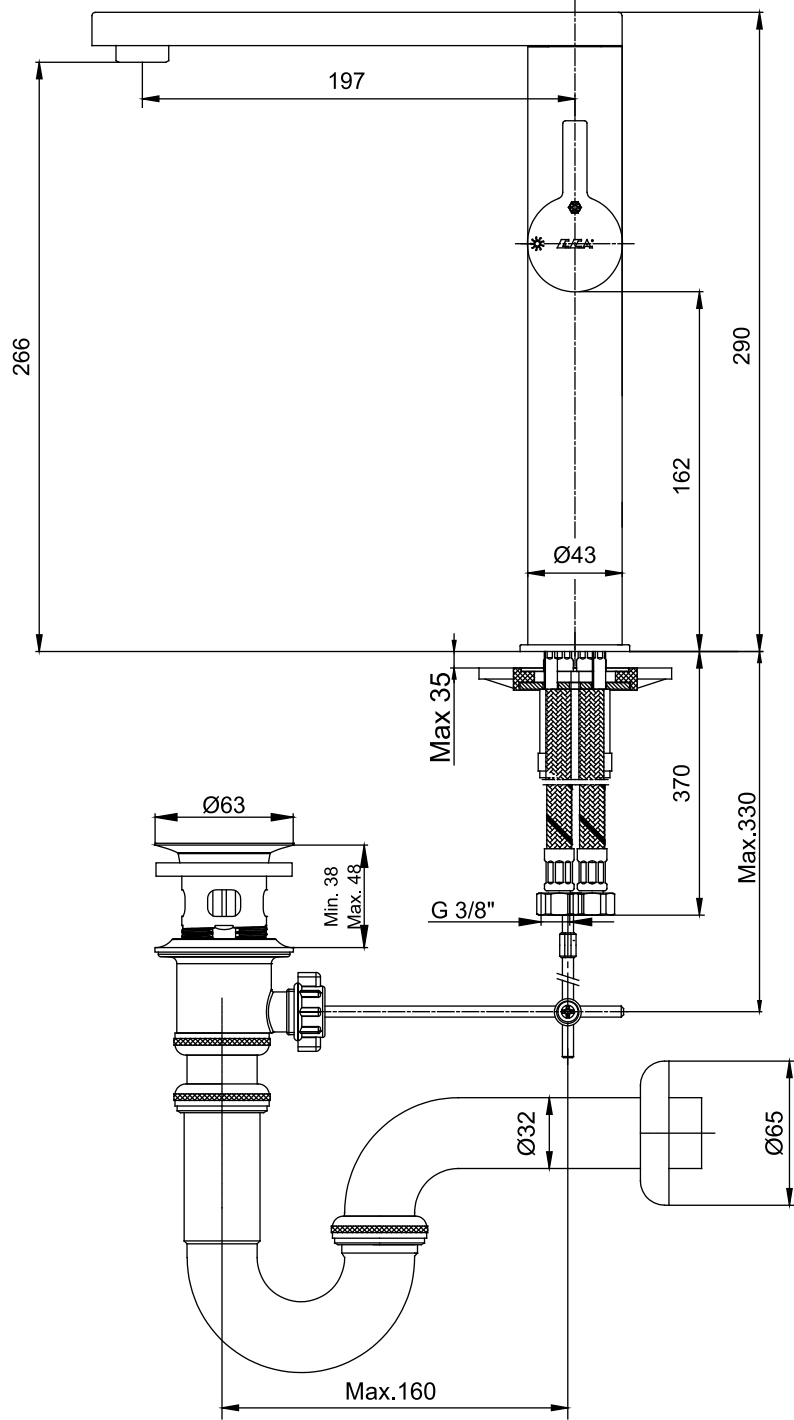

# MINA

Ürün Kodu : 102108996H / 102108996HST - MİNA Kumandalı Yüksek Tip Lavabo Bataryası

Product Code: 102108996H / 102108996HST - MINA Tall Basin Mixer with Pop-Up

\*This product is for domestic sales only.