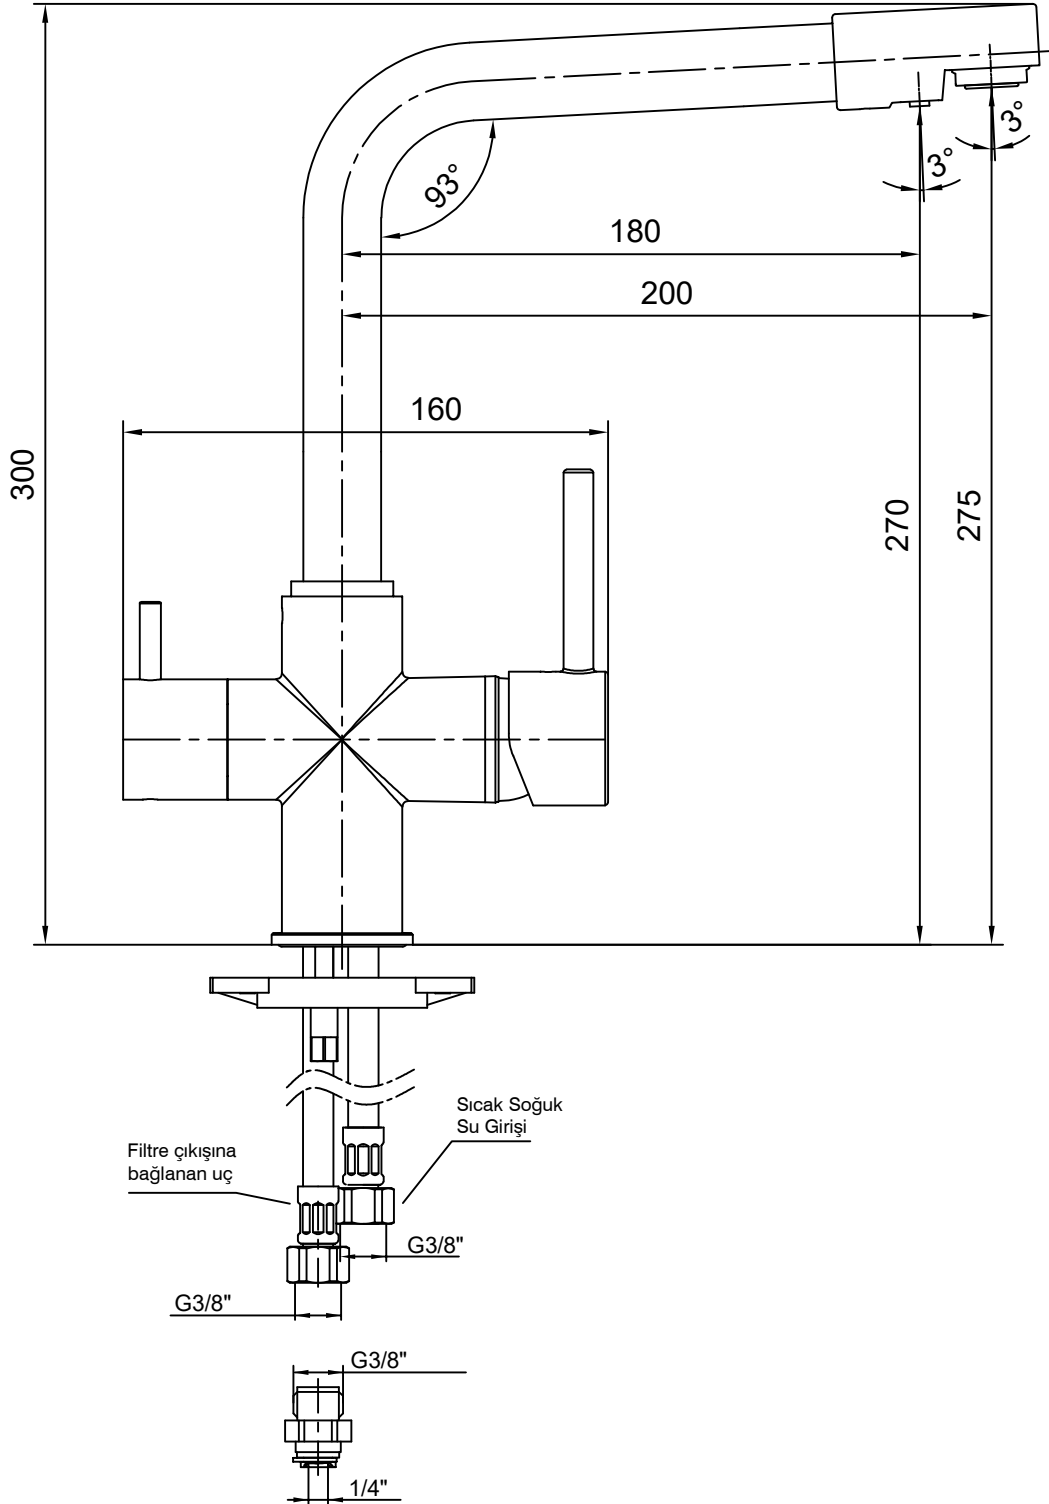

DUAL FLOW

Ürün Kodu : 102118361 - Çift Akışlı (Dual Flow) Eviye Bataryası

Product Code: 102118361 - Dual Flow Sink Mixer

*Localization product codes are available.

Aralık 2023 / December 2023

www.eca.com.tr