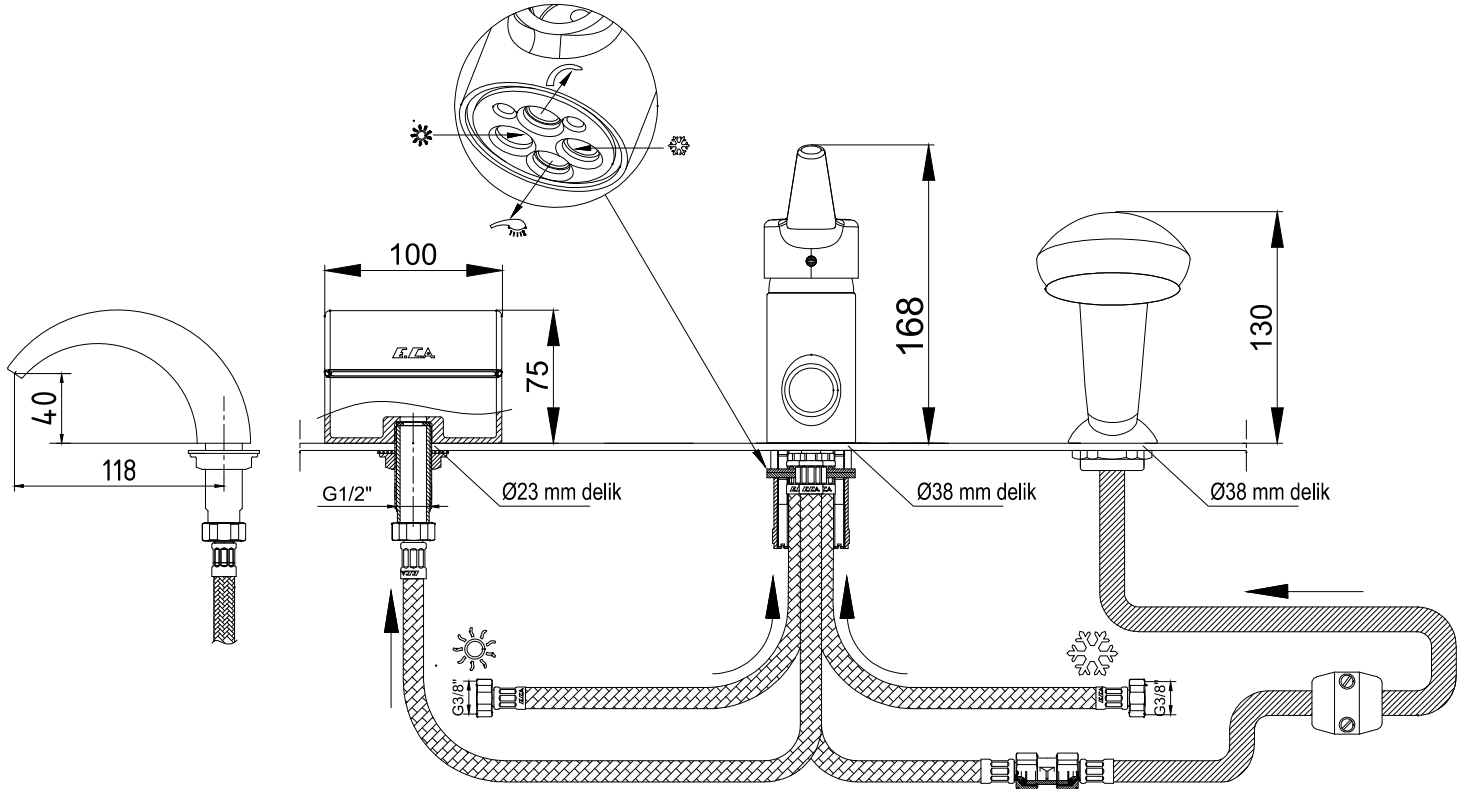

KÜVET BATARYALARI BATHTUB MIXERS

E.C.A.®

Ürün Kodu : 102153012 - IVY Ankastra Şelale Küvet Bataryası (İhracat Kodu: 102153012EX)

Product Code: 102153012 - IVY Concealed Bathtub Mixer (Export Code: 102153012EX)

*Localization product codes are available.

Mart 2022 / March 2022

www.eca.com.tr

E.C.A. önceden haber vermeksizin, ürünler ve ürünlerin teknik detaylarında değişiklik yapma hakkını saklı tutar.
We reserve the right to alter product specification and colors and to make technical modifications without prior notice.

Elginkan