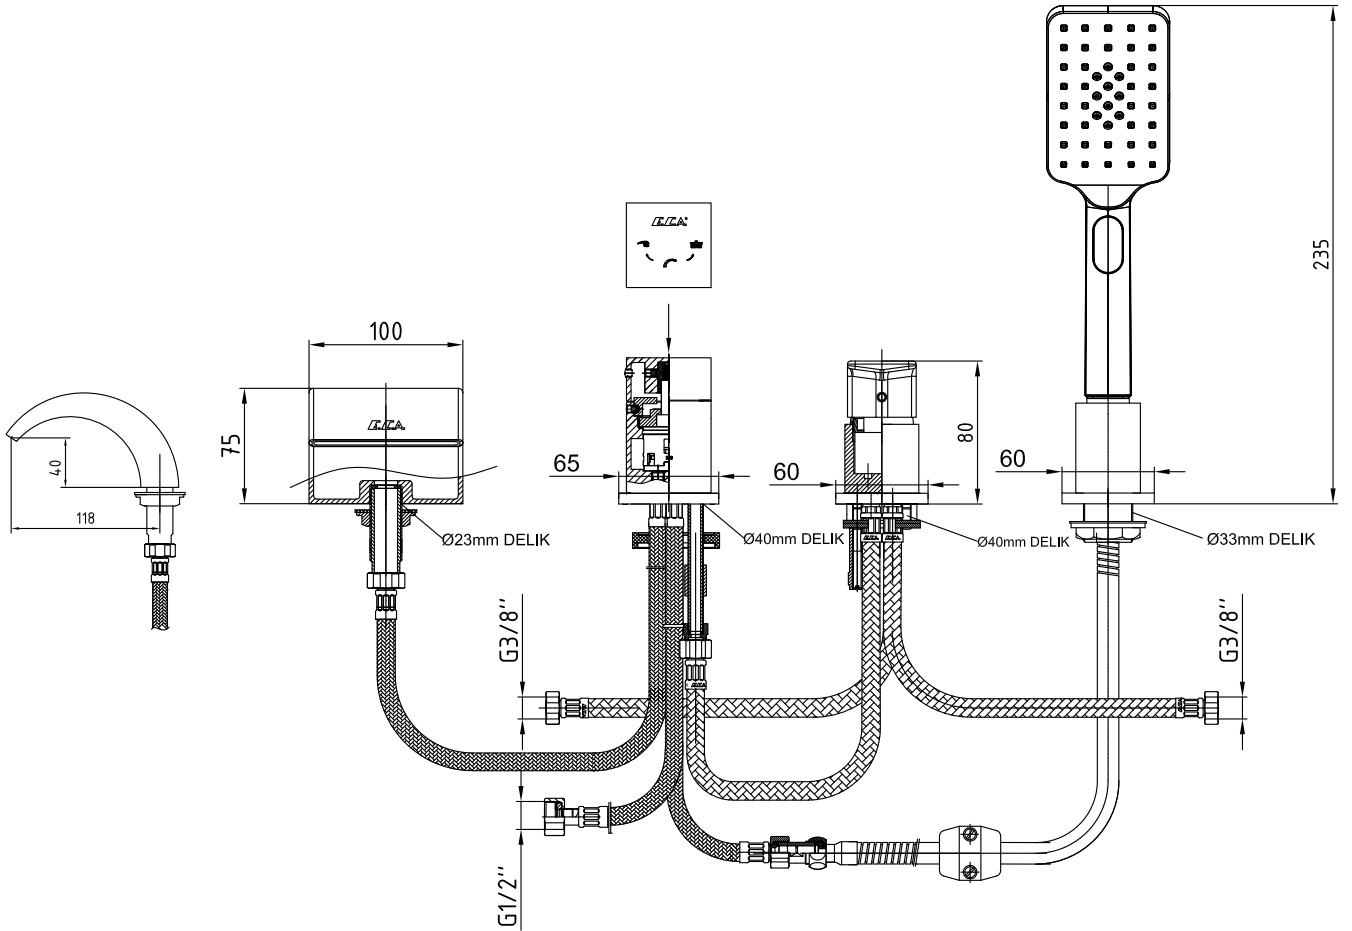

KÜVET BATARYALARI BATHTUB MIXERS

E.C.A.®

Ürün Kodu : 102153072 - ROYAL Ankastra Şelale Küvet Bataryası (İhracat Kodu: 102153072EX)

Product Code: 102153072 - ROYAL Concealed Bathtub Mixer (Export Code: 102153072EX)

*Localization product codes are available.

Aralık 2023 / December 2023

www.eca.com.tr

E.C.A. önceden haber vermeksizin, ürünler ve ürünlerin teknik detaylarında değişiklik yapma hakkını saklı tutar.
We reserve the right to alter product specification and colors and to make technical modifications without prior notice.

Elginkan