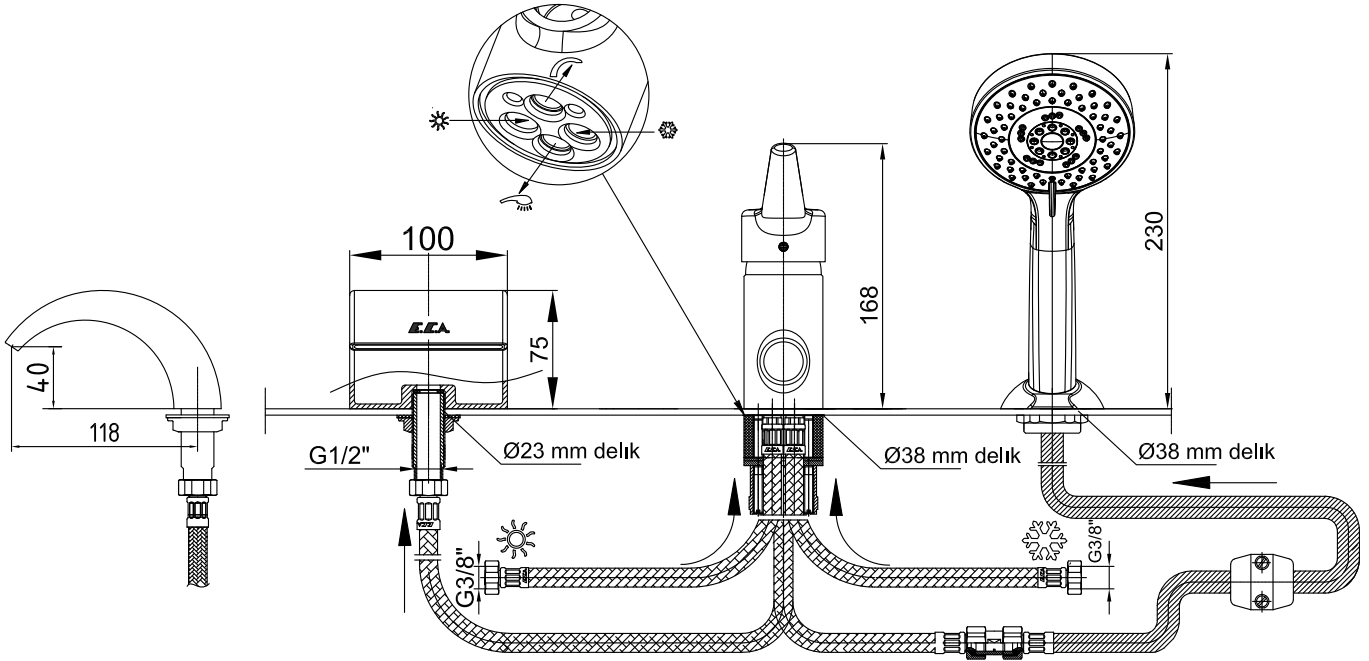

KÜVET BATARYALARI BATHTUB MIXERS

E.C.A.®

Ürün Kodu : 102153074 - IVY Ankastra Şelale Küvet Bataryası (İhracat Kodu: 102153074EX)

Product Code: 102153074 - IVY Concealed Bathtub Mixer (Export Code: 102153074EX)

*Localization product codes are available.

Aralık 2023 / December 2023

www.eca.com.tr

E.C.A. önceden haber vermeksizin, ürünler ve ürünlerin teknik detaylarında değişiklik yapma hakkını saklı tutar.
We reserve the right to alter product specification and colors and to make technical modifications without prior notice.

Elginkan