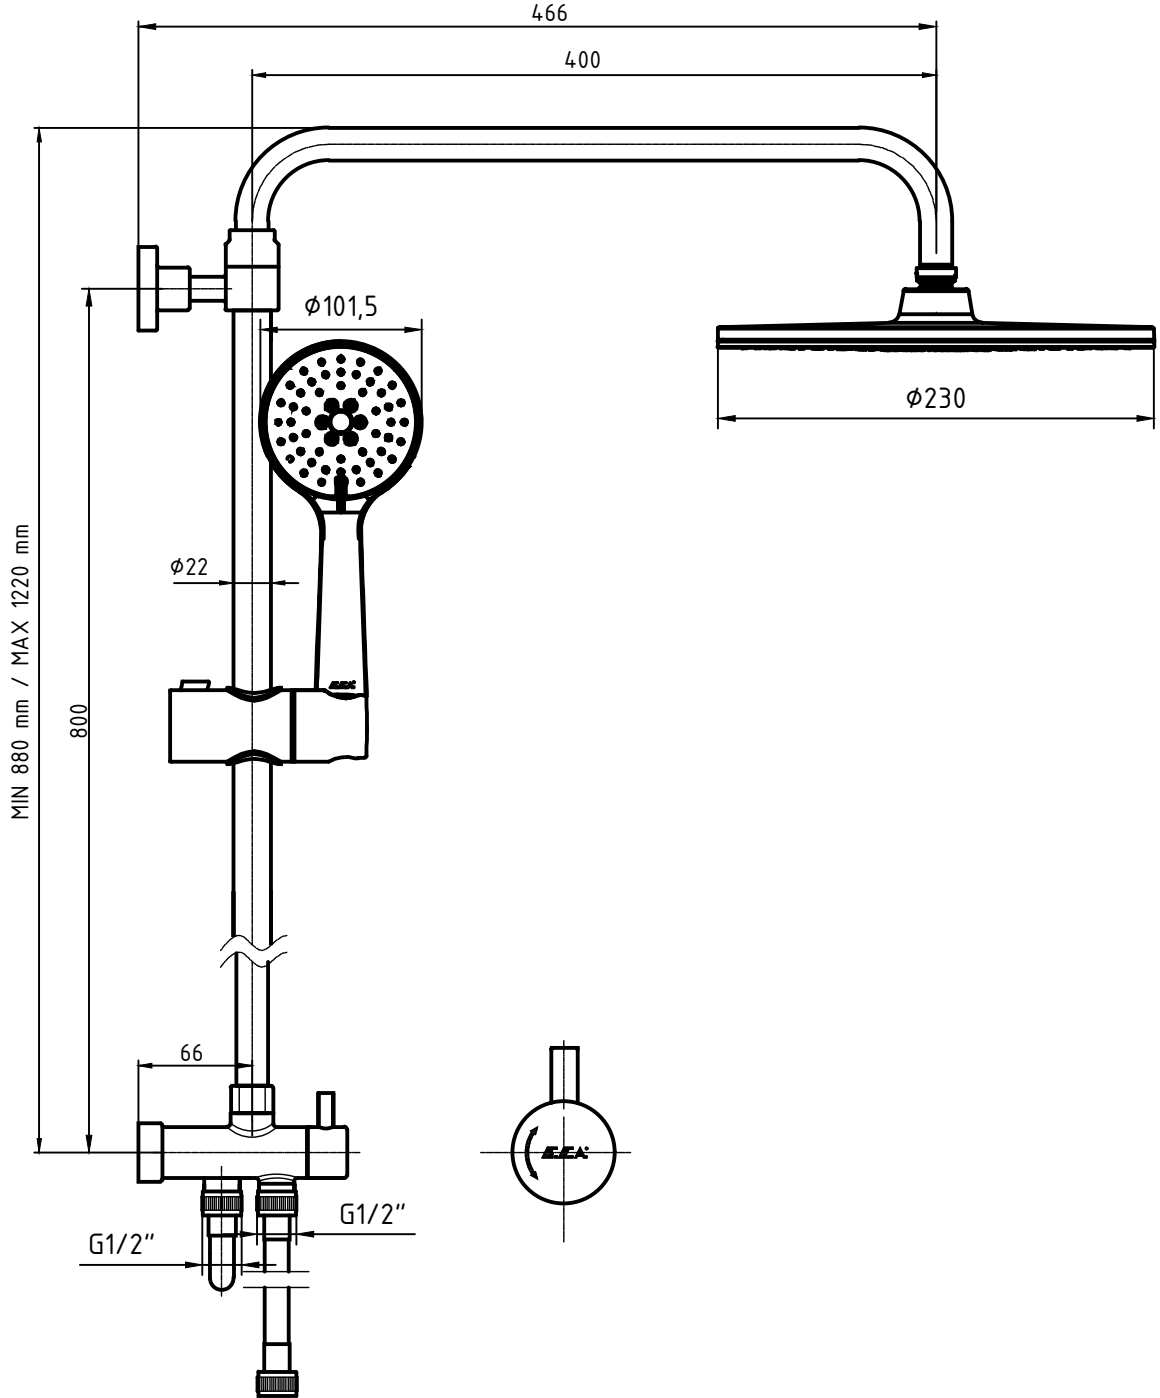

## NIOBE

Ürün Kodu : 102158039 -Teleskobik Kolonlu Duş Sistemi  
Product Code: 102158039 - Telescopic Column Shower Column Systems  
\*Localization product codes are available.

Aralık 2023 / December 2023