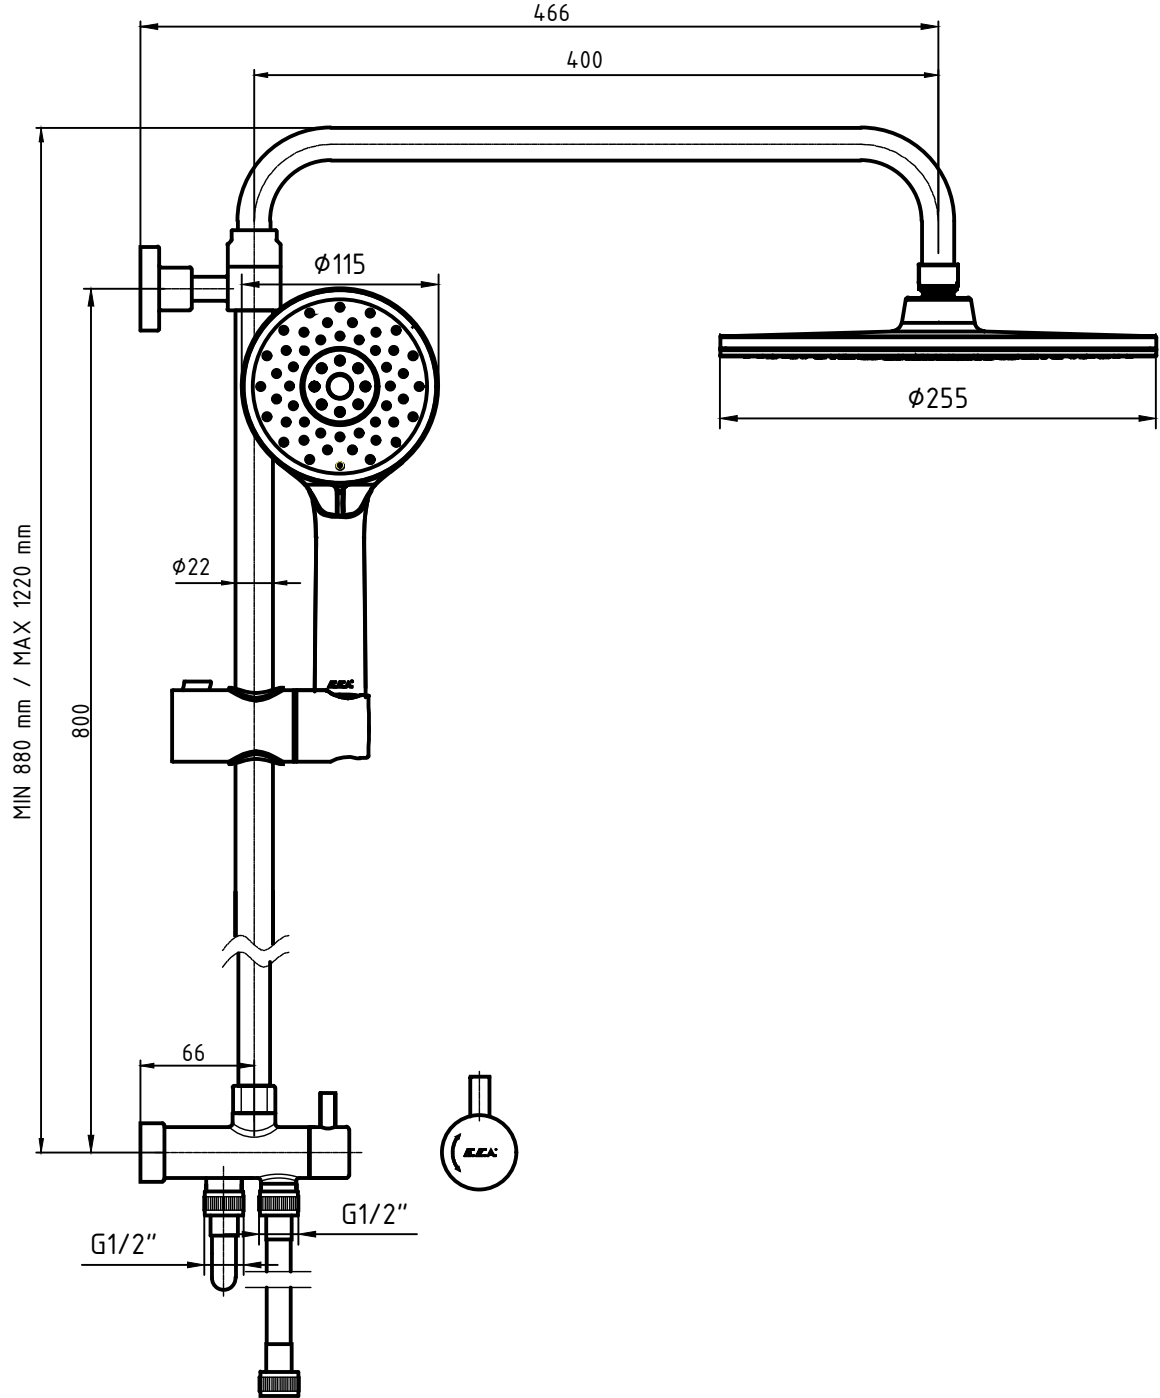

**DALIA PLUS**

Ürün Kodu : 102158040C1 -Teleskobik Kolonlu Duş Sistemi (İhracat Kodu:102158040C1EX)

Product Code: 102158040C1 - Telescopic Column Shower Column Systems (Export Code:102158040C1EX)

\*Localization product codes are available.