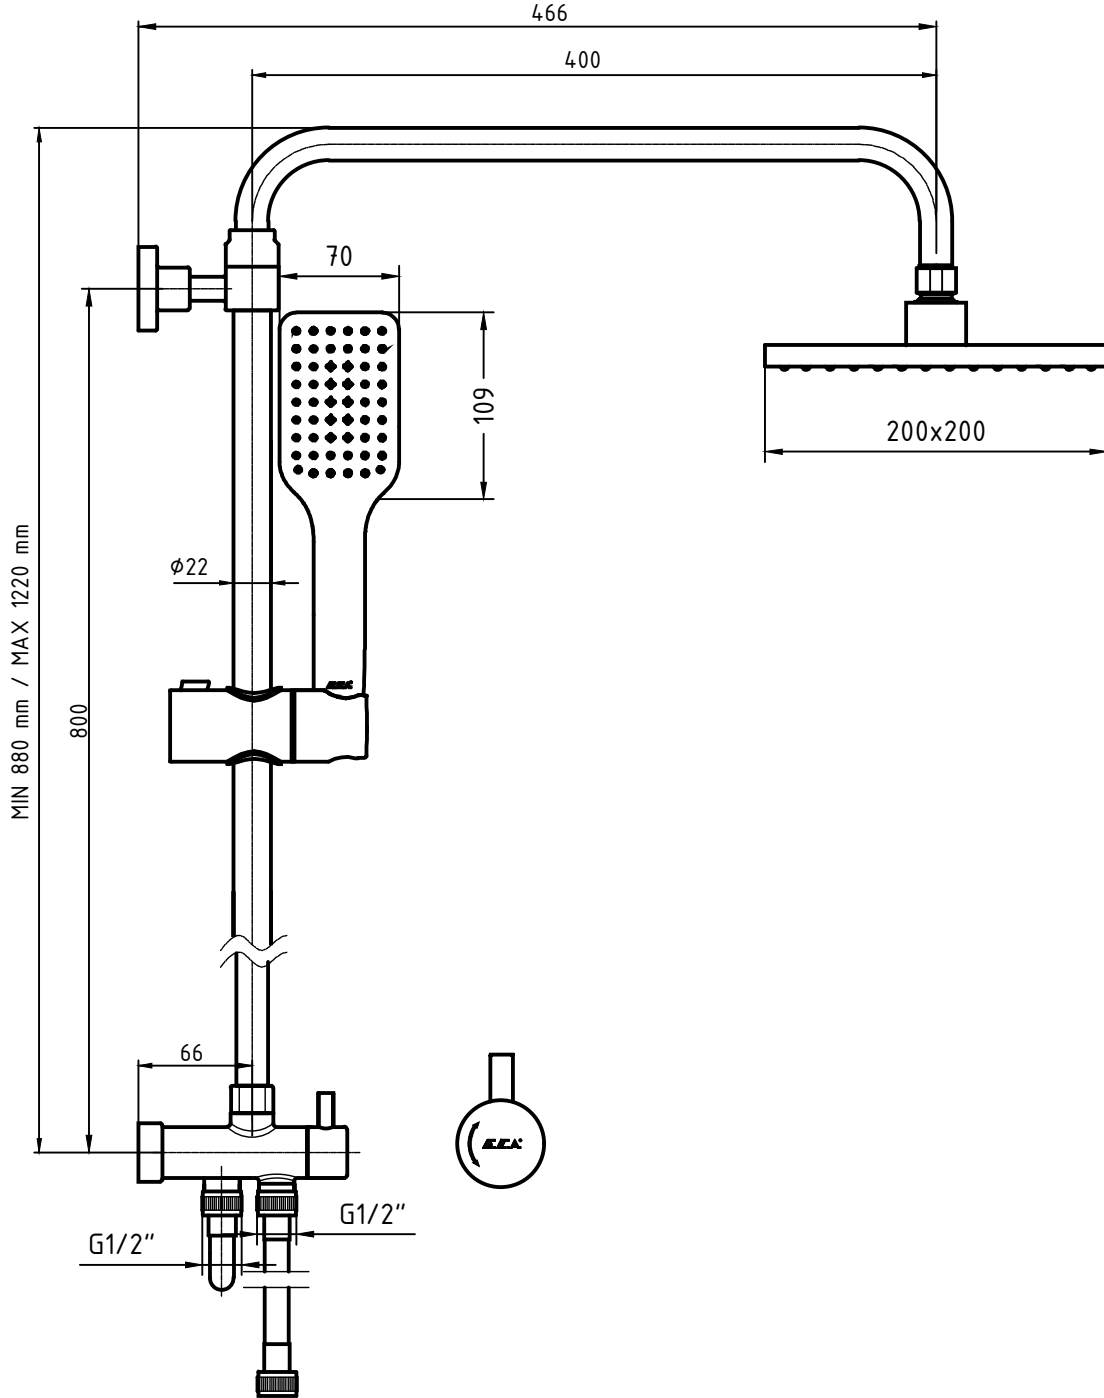

TIERA

Ürün Kodu : 102158042 -Teleskobik Kolonlu Duş Sistemi (İhracat Kodu:102158042EX)

Product Code: 102158042 - Telescopic Column Shower Column Systems (Export Code:102158042EX)

*Localization product codes are available.