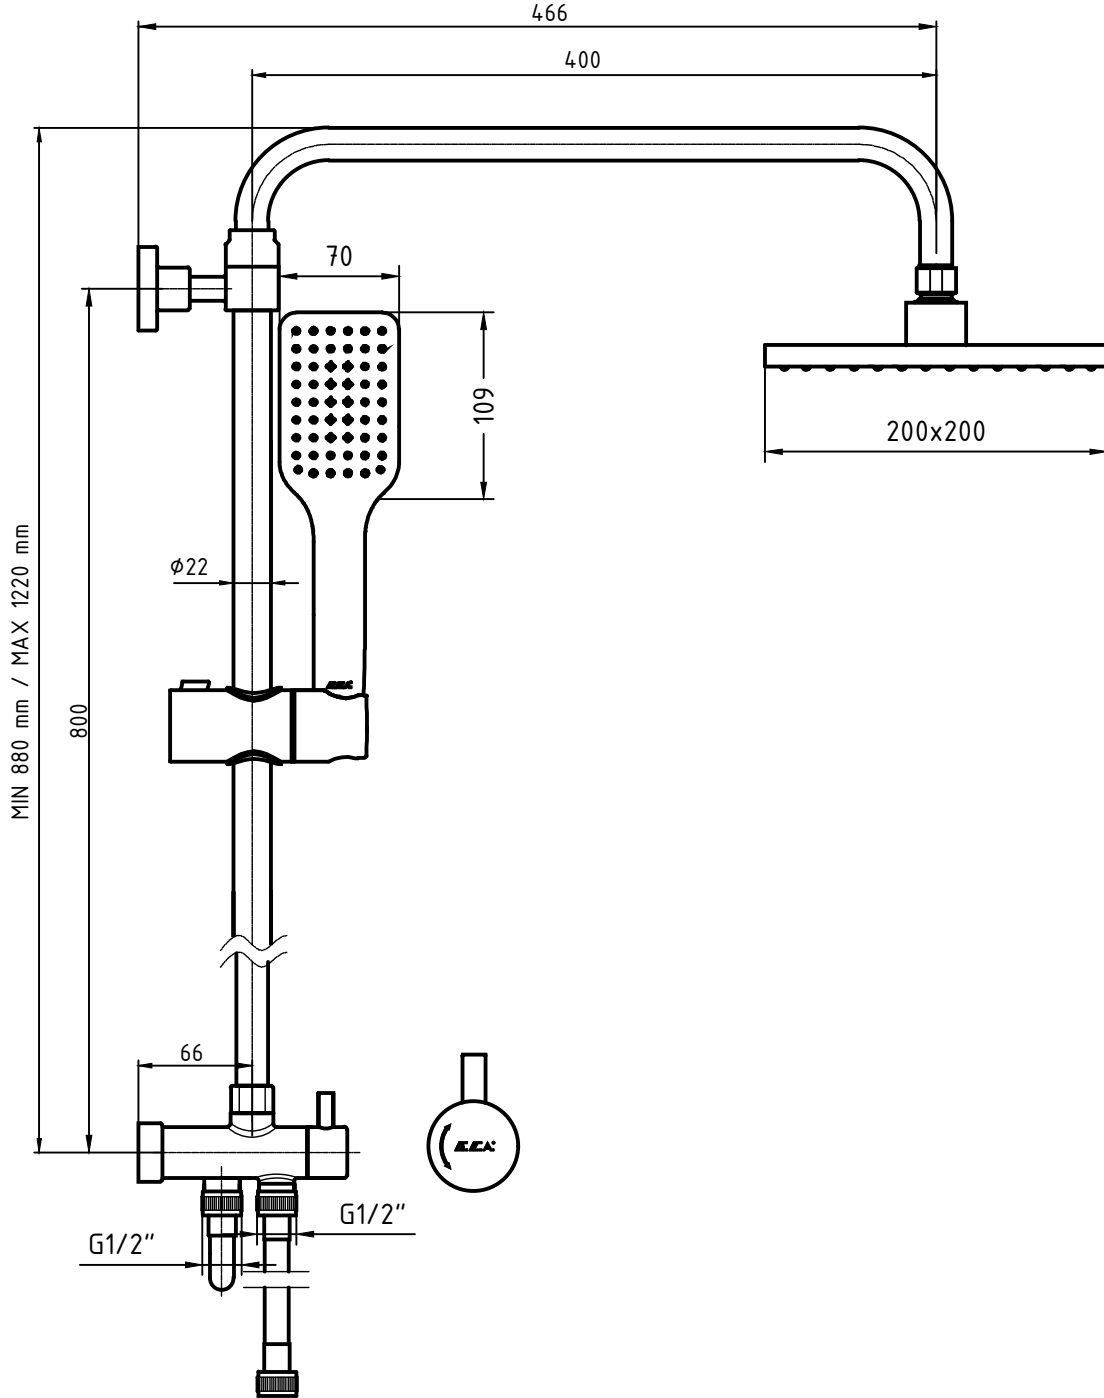

TIERA

Ürün Kodu : 102158042C1 -Teleskobik Kolonlu Duş Sistemi (İhracat Kodu:102158042C1EX)

Product Code: 102158042C1 - Telescopic Column Shower Column Systems (Export Code:102158042C1EX)

*Localization product codes are available.