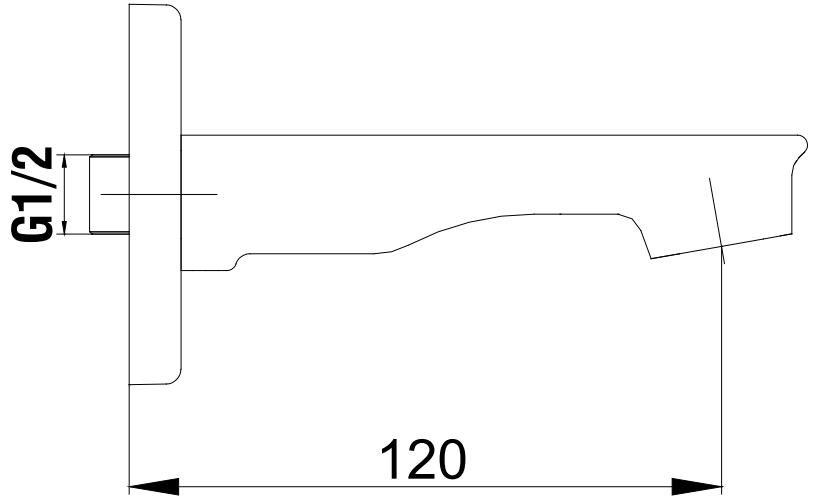

ANKASTRE BANYO/DUŐ BATARYALARI CONCEALED BATH/SHOWER MIXERS

E.C.A.®

Ürün Kodu : 102159203C4-Y - AnkaŖre Banyo Bataryası Çıkıő Ucu Grubu - Mat Beyaz (**İhracat Kodu:** 102159203C4EX-Y)

Product Code: 102159203C4-Y- Concealed Bath Mixer Spout Group - Matt White (**Export Code:** 102159203C4EX-Y)

*Localization product codes are available.

Mart 2020 / March 2020

www.eca.com.tr

E.C.A. önceden haber vermeksizin, ürünler ve ürünlerin teknik detaylarında deęiőiklik yapma hakkını saklı tutar.

We reserve the right to alter product specification and colors and to make technical modifications without prior notice.

Elginkan