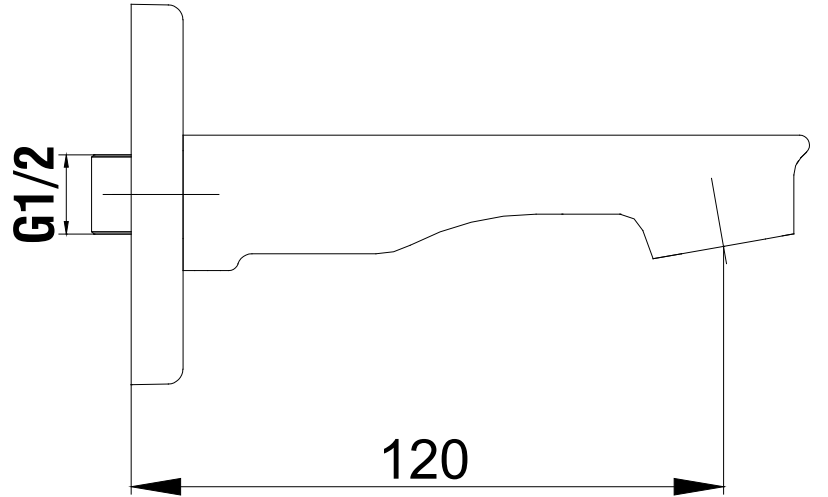

ANKASTRE BANYO/DUŐ BATARYALARI CONCEALED BATH/SHOWER MIXERS

E.C.A.®

Ürün Kodu : 102159203H-Y - Ankaſtre Banyo Bataryası Çıkıő Ucu Grubu (**İhracat Kodu:** 102159203HEX-Y)

Product Code: 102159203H-Y - Concealed Bath Mixer Spout Group (**Export Code:** 102159203HEX-Y)

*Localization product codes are available.

Mart 2020 / March 2020

www.eca.com.tr

E.C.A. önceden haber vermeksizin, ürünler ve ürünlerin teknik detaylarında deęiőiklik yapma hakkını saklı tutar.

We reserve the right to alter product specification and colors and to make technical modifications without prior notice.

Elginkan