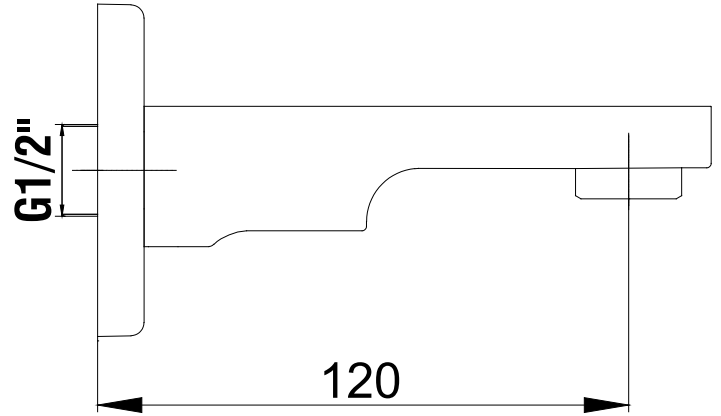

ANKASTRE BANYO/DUŐ BATARYALARI CONCEALED BATH/SHOWER MIXERS

E.C.A.®

Ürün Kodu : 102159205-K - Ankaſtre Banyo Bataryası Çıkıő Ucu Grubu (**İhracat Kodu**: 102159205EX-K)

Product Code: 102159205-K - Concealed Bath Mixer Spout Group (**Export Code**: 102159205EX-K)

*Localization product codes are available.

Mart 2020 / March 2020

www.eca.com.tr

E.C.A. önceden haber vermeksizin, ürünler ve ürünlerin teknik detaylarında deęiőiklik yapma hakkını saklı tutar.

We reserve the right to alter product specification and colors and to make technical modifications without prior notice.

Elginkan