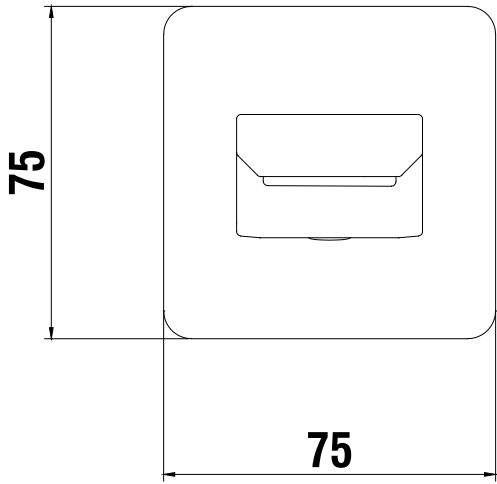

ANKASTRE BANYO/DUŐ BATARYALARI CONCEALED BATH/SHOWER MIXERS

E.C.A.®

Ürün Kodu : 102159205-K - Ankaſtre Banyo Bataryası Çıkıő Ucu Grubu (**İhracat Kodu**: 102159205EX-K)

Product Code: 102159205-K - Concealed Bath Mixer Spout Group (**Export Code**: 102159205EX-K)

*Localization product codes are available.

Mart 2020 / March 2020

www.eca.com.tr

E.C.A. önceden haber vermeksizin, ürünler ve ürünlerin teknik detaylarında deęiőiklik yapma hakkını saklı tutar.

We reserve the right to alter product specification and colors and to make technical modifications without prior notice.

Elginkan