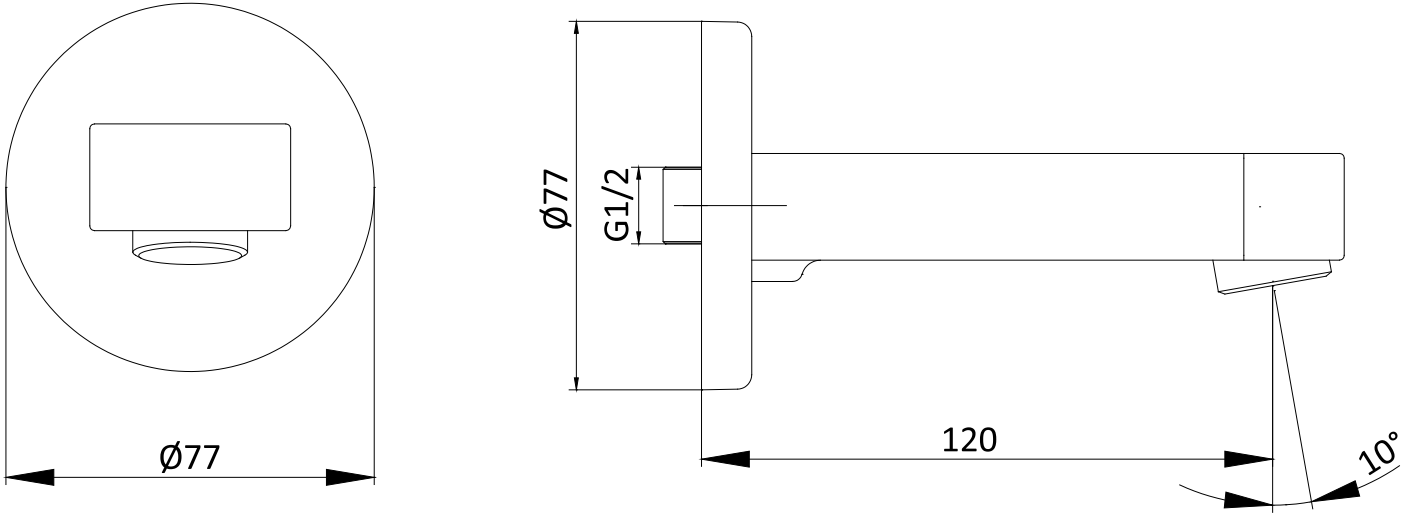

ANKASTRE BANYO/DUŐ BATARYALARI CONCEALED BATH/SHOWER MIXERS

E.C.A.®

Ürün Kodu : 102159208-Y - AnkaŖre Banyo Bataryası Çıkıő Ucu Grubu (İhracat Kodu: 102159208EX-Y)

Product Code: 102159208-Y - Concealed Bath Mixer Spout Group (Export Code: 102159208EX-Y)

*Localization product codes are available.

Mart 2020 / March 2020

www.eca.com.tr

E.C.A. önceden haber vermeksizin, ürünler ve ürünlerin teknik detaylarında deęiőiklik yapma hakkını saklı tutar.

We reserve the right to alter product specification and colors and to make technical modifications without prior notice.

Elginkan