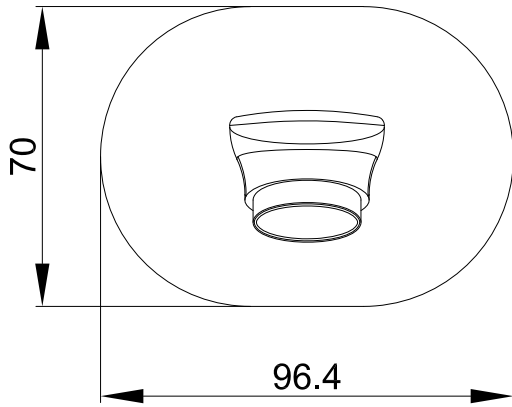

ANKASTRE BANYO/DUŐ BATARYALARI CONCEALED BATH/SHOWER MIXERS

E.C.A.®

Ürün Kodu : 102159209-E - Ankaſtre Banyo Bataryası Çıkıő Ucu Grubu (**İhracat Kodu**: 102159209EX-E)

Product Code: 102159209-E - Concealed Bath Mixer Spout Group (**Export Code**: 102159209EX-E)

*Localization product codes are available.

Temmuz 2023 / July 2023

www.eca.com.tr

E.C.A. önceden haber vermeksizin, ürünler ve ürünlerin teknik detaylarında deęiőiklik yapma hakkını saklı tutar.
We reserve the right to alter product specification and colors and to make technical modifications without prior notice.

Elginkan