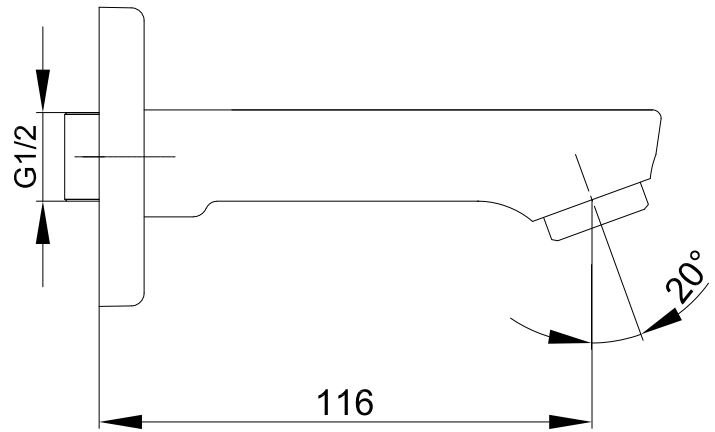

ANKASTRE BANYO/DUŐ BATARYALARI CONCEALED BATH/SHOWER MIXERS

E.C.A.®

Ürün Kodu : 102159209-E - Ankaſtre Banyo Bataryası Çıkıő Ucu Grubu (**İhracat Kodu**: 102159209EX-E)

Product Code: 102159209-E - Concealed Bath Mixer Spout Group (**Export Code**: 102159209EX-E)

*Localization product codes are available.

Temmuz 2023 / July 2023

www.eca.com.tr

E.C.A. önceden haber vermeksizin, ürünler ve ürünlerin teknik detaylarında deęiőiklik yapma hakkını saklı tutar.
We reserve the right to alter product specification and colors and to make technical modifications without prior notice.

Elginkan