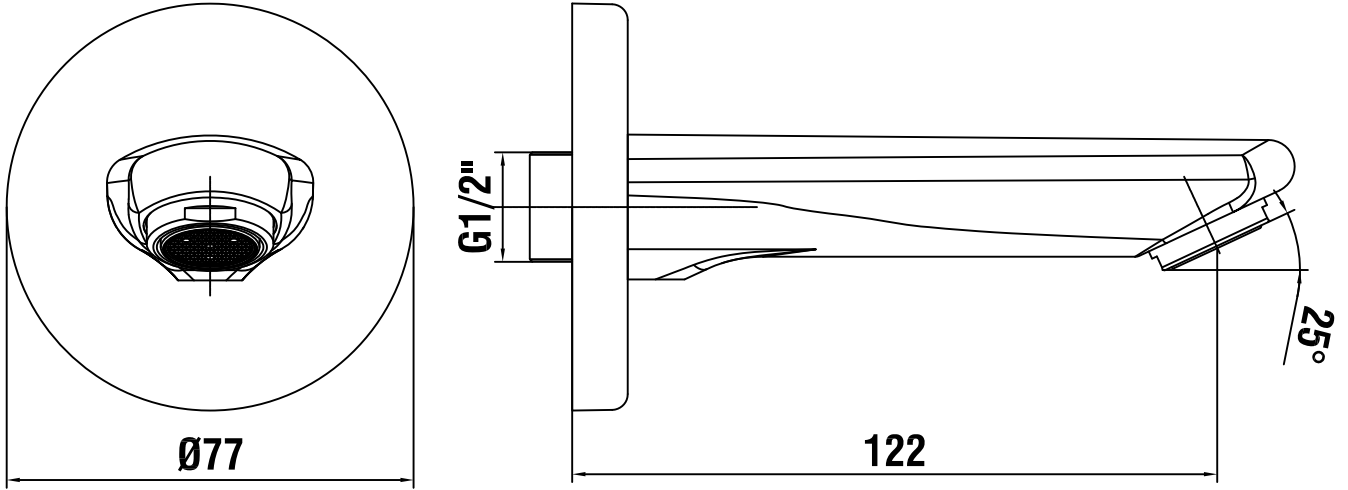

ANKASTRE BANYO/DUŐ BATARYALARI CONCEALED BATH/SHOWER MIXERS

E.C.A.®

Ürün Kodu : 102159220-Y - AnkaŖre Banyo Bataryası Çıkıő Ucu Grubu (İhracat Kodu: 102159220EX-Y)

Product Code: 102159220-Y - Concealed Bath Mixer Spout Group (Export Code: 102159220EX-Y)

*Localization product codes are available.

Haziran 2023 / June 2023

www.eca.com.tr

E.C.A. önceden haber vermeksizin, ürünler ve ürünlerin teknik detaylarında deęiőiklik yapma hakkını saklı tutar.

We reserve the right to alter product specification and colors and to make technical modifications without prior notice.

Elginkan