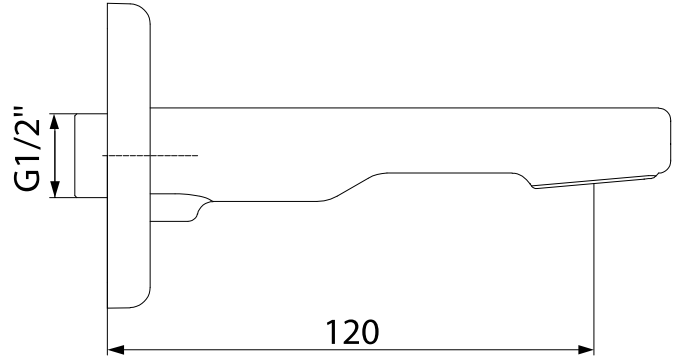

ANKASTRE BANYO/DUŐ BATARYALARI CONCEALED BATH/SHOWER MIXERS

E.C.A.®

Ürün Kodu : 102159221-K - Ankaſtre Banyo Bataryası Çıkıő Ucu Grubu (**İhracat Kodu**: 102159221EX-K)

Product Code: 102159221-K - Concealed Bath Mixer Spout Group (**Export Code**: 102159221EX-K)

*Localization product codes are available.

Aralık 2023 / December 2023

www.eca.com.tr

E.C.A. önceden haber vermeksizin, ürünler ve ürünlerin teknik detaylarında deęiőiklik yapma hakkını saklı tutar.
We reserve the right to alter product specification and colors and to make technical modifications without prior notice.

Elginkan