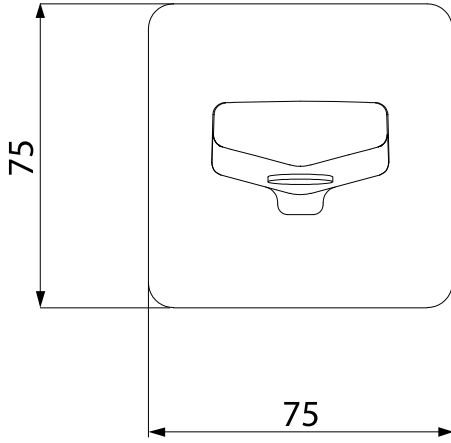

ANKASTRE BANYO/DUŐ BATARYALARI CONCEALED BATH/SHOWER MIXERS

E.C.A.®

Ürün Kodu : 102159221-K - Ankaſtre Banyo Bataryası Çıkıő Ucu Grubu (**İhracat Kodu**: 102159221EX-K)

Product Code: 102159221-K - Concealed Bath Mixer Spout Group (**Export Code**: 102159221EX-K)

*Localization product codes are available.

Aralık 2023 / December 2023

www.eca.com.tr

E.C.A. önceden haber vermeksizin, ürünler ve ürünlerin teknik detaylarında deęiőiklik yapma hakkını saklı tutar.
We reserve the right to alter product specification and colors and to make technical modifications without prior notice.

Elginkan