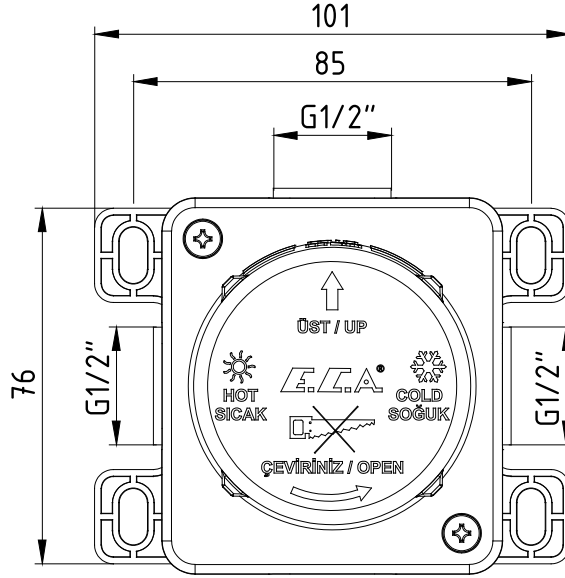

ANKASTRE BANYO/DUŞ BATARYALARI CONCEALED BATH/SHOWER MIXERS

E.C.A.®

Ürün Kodu : 102166102C1 - Ankaştre Duş Bataryası Sıva Altı Grubu - Mat Siyah (İhracat Kodu: 102166102C1EX)

Product Code: 102166102C1 - Concealed Shower Mixer Flush Mounted Group - Matt Black (Export Code: 102166102C1EX)

*Localization product codes are available.

Aralık 2020 / December 2020

www.eca.com.tr

E.C.A. önceden haber vermeksizin, ürünler ve ürünlerin teknik detaylarında değışiklik yapma hakkını saklı tutar.

We reserve the right to alter product specification and colors and to make technical modifications without prior notice.

Elginkan