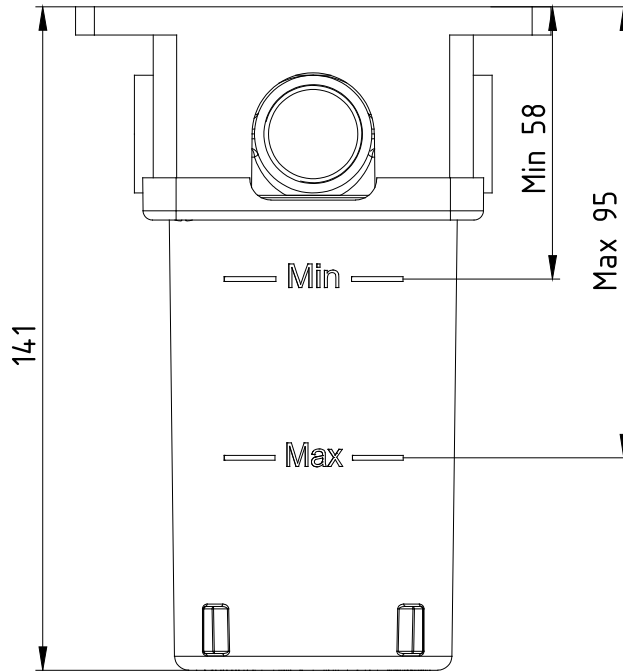

ANKASTRE BANYO/DUŞ BATARYALARI CONCEALED BATH/SHOWER MIXERS

E.C.A.®

Ürün Kodu : 102166102C1 - Ankaştre Duş Bataryası Sıva Altı Grubu - Mat Siyah (İhracat Kodu: 102166102C1EX)

Product Code: 102166102C1 - Concealed Shower Mixer Flush Mounted Group - Matt Black (Export Code: 102166102C1EX)

*Localization product codes are available.

Aralık 2020 / December 2020

www.eca.com.tr

E.C.A. önceden haber vermeksizin, ürünler ve ürünlerin teknik detaylarında değışiklik yapma hakkını saklı tutar.

We reserve the right to alter product specification and colors and to make technical modifications without prior notice.

Elginkan