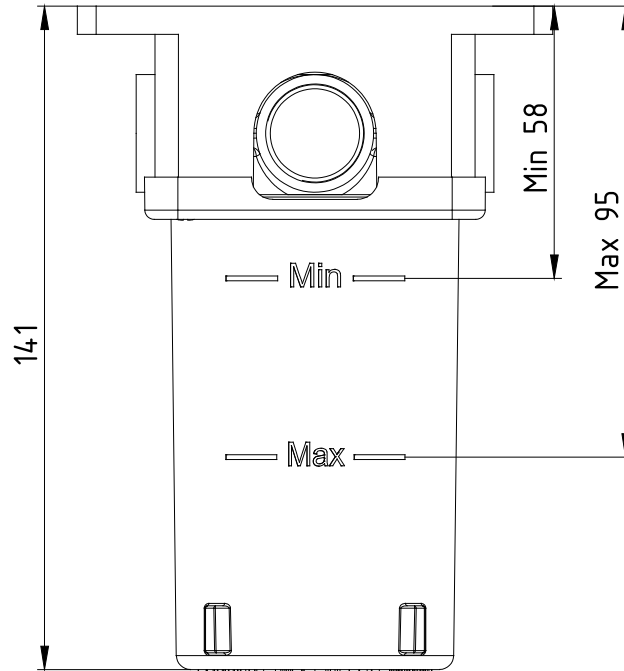

ANKASTRE BANYO/DUŞ BATARYALARI CONCEALED BATH/SHOWER MIXERS

E.C.A.®

Ürün Kodu : 102166102C4 - Ankaşre Duş Bataryası Sıva Altı Grubu - Mat Beyaz (İhracat Kodu: 102166102C4EX)

Product Code: 102166102C4 - Concealed Shower Mixer Flush Mounted Group - Matt White (Export Code: 102166102C4EX)

*Localization product codes are available.

Aralık 2020 / December 2020

www.eca.com.tr

E.C.A. önceden haber vermeksizin, ürünler ve ürünlerin teknik detaylarında değışiklik yapma hakkını saklı tutar.

We reserve the right to alter product specification and colors and to make technical modifications without prior notice.

Elginkan