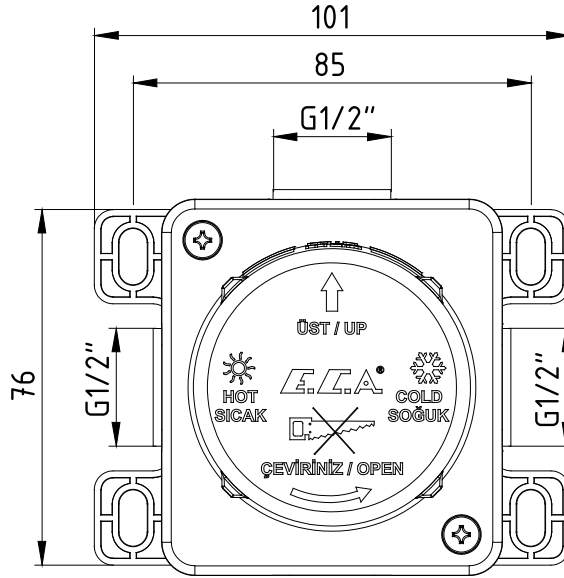

ANKASTRE BANYO/DUŞ BATARYALARI CONCEALED BATH/SHOWER MIXERS

E.C.A.®

Ürün Kodu : 102166102C4 - Ankaşre Duş Bataryası Sıva Altı Grubu - Mat Beyaz (İhracat Kodu: 102166102C4EX)

Product Code: 102166102C4 - Concealed Shower Mixer Flush Mounted Group - Matt White (Export Code: 102166102C4EX)

*Localization product codes are available.

Aralık 2020 / December 2020

www.eca.com.tr

E.C.A. önceden haber vermeksizin, ürünler ve ürünlerin teknik detaylarında değışiklik yapma hakkını saklı tutar.

We reserve the right to alter product specification and colors and to make technical modifications without prior notice.

Elginkan