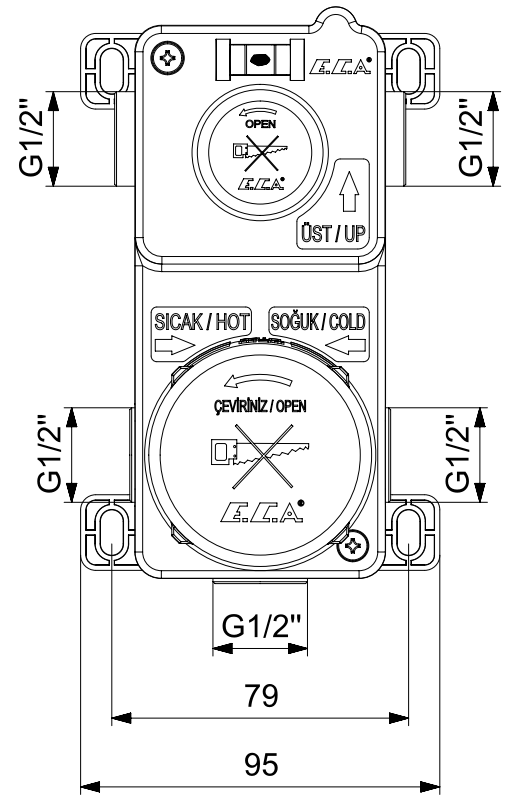

ANKASTRE BANYO/DUŞ BATARYALARI CONCEALED BATH/SHOWER MIXERS

Ürün Kodu : 102166307 - Ankastra Banyo Bataryası Sıva Altı Grubu - 3 Yollu (İhracat Kodu: 102166307EX)

Product Code: 102166307 - Concealed Bath Mixer Flush Mounted Group - 3 Way Diverter (Export Code: 102166307EX)

*Localization product codes are available.

Aralık 2023 / December 2023

www.eca.com.tr

E.C.A. önceden haber vermeksizin, ürünler ve ürünlerin teknik detaylarında değişiklik yapma hakkını saklı tutar.
We reserve the right to alter product specification and colors and to make technical modifications without prior notice.

Elginkan