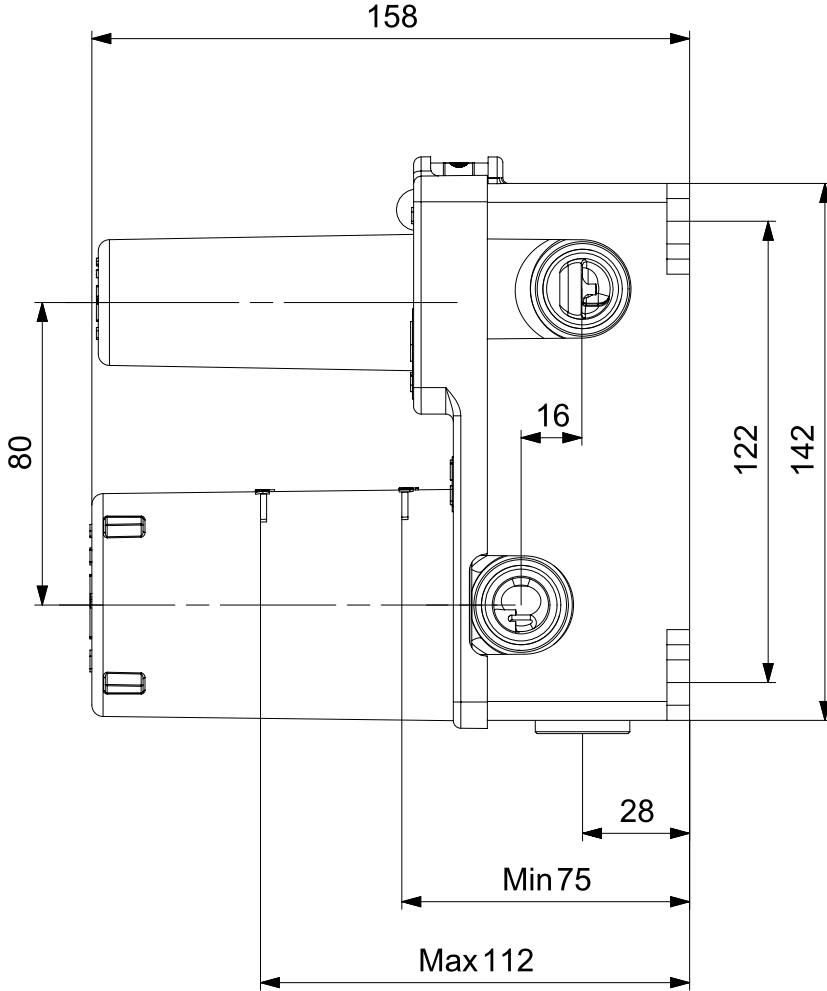

ANKASTRE BANYO/DUŞ BATARYALARI CONCEALED BATH/SHOWER MIXERS

Ürün Kodu : 102166307 - Ankastra Banyo Bataryası Sıva Altı Grubu - 3 Yollu (İhracat Kodu: 102166307EX)

Product Code: 102166307 - Concealed Bath Mixer Flush Mounted Group - 3 Way Diverter (Export Code: 102166307EX)

*Localization product codes are available.

Aralık 2023 / December 2023

www.eca.com.tr

E.C.A. önceden haber vermeksizin, ürünler ve ürünlerin teknik detaylarında değişiklik yapma hakkını saklı tutar.
We reserve the right to alter product specification and colors and to make technical modifications without prior notice.

Elginkan