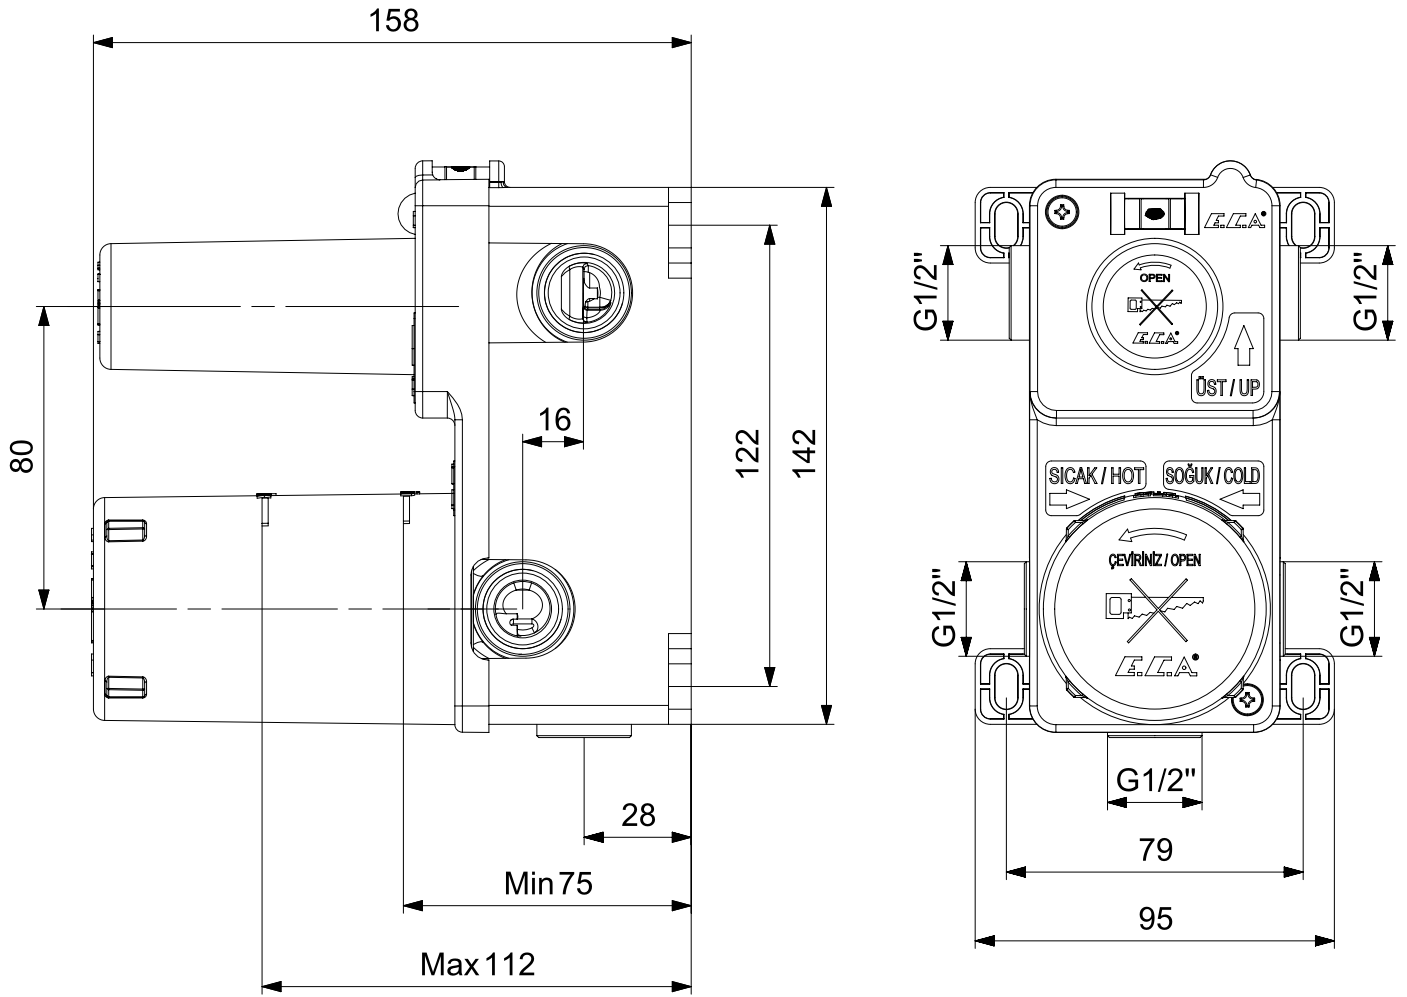

ANKASTRE BANYO/DUŞ BATARYALARI CONCEALED BATH/SHOWER MIXERS

E.C.A.®

Ürün Kodu : 102166307C4 - Ankastrre Banyo Bataryası Sıva Altı Grubu - 3 Yollu - Mat Beyaz (İhracat Kodu: 102166307C4EX)

Product Code: 102166307C4 - Concealed Bath Mixer Flush Mounted Group - 3 Way Diverter - Matt White (Export Code: 102166307C4EX)

*Localization product codes are available.

Eylül 2023 / September 2023

www.eca.com.tr

E.C.A. önceden haber vermeksizin, ürünler ve ürünlerin teknik detaylarında değişiklik yapma hakkını saklı tutar.
We reserve the right to alter product specification and colors and to make technical modifications without prior notice.

Elginkan