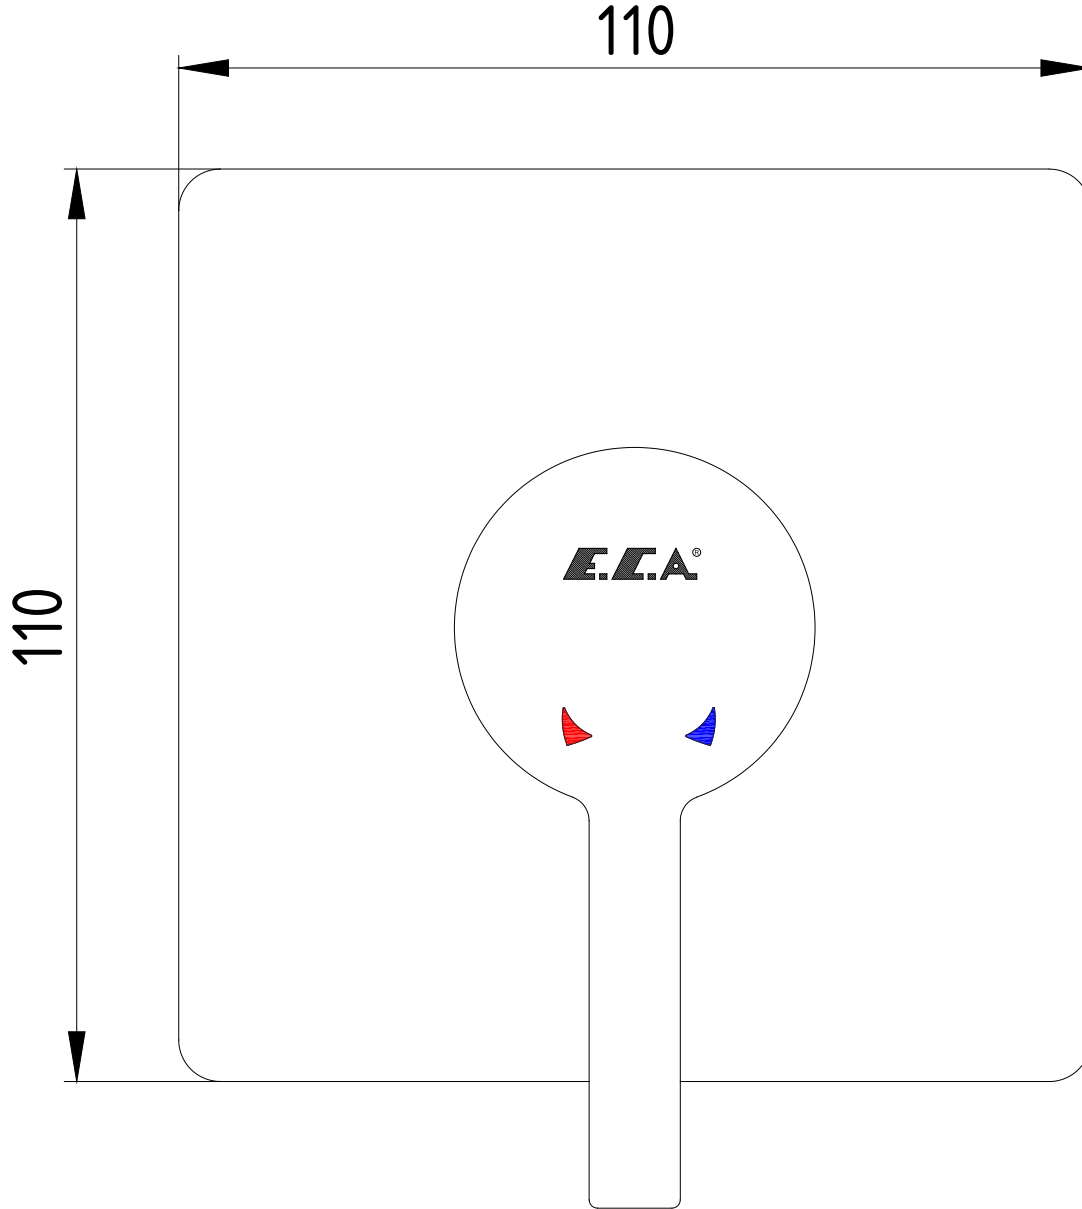

ANKASTRE BANYO/DUŐ BATARYALARI CONCEALED BATH/SHOWER MIXERS

E.C.A.®

Ürün Kodu : 102167104H-K - MİNA Ankaſtre Duő Bataryası Sıva Üſtü Grubu (**İhracat Kodu:** 102167104HEX-K)

Product Code: 102167104H-K - MINA Concealed Shower Mixer Surface Mounted Group (**Export Code:** 102167104HEX-K)

*Localization product codes are available.

Mart 2020 / March 2020

www.eca.com.tr

E.C.A. önceden haber vermeksizin, ürünler ve ürünlerin teknik detaylarında deęişiklik yapma hakkını saklı tutar.

We reserve the right to alter product specification and colors and to make technical modifications without prior notice.

Elginkan