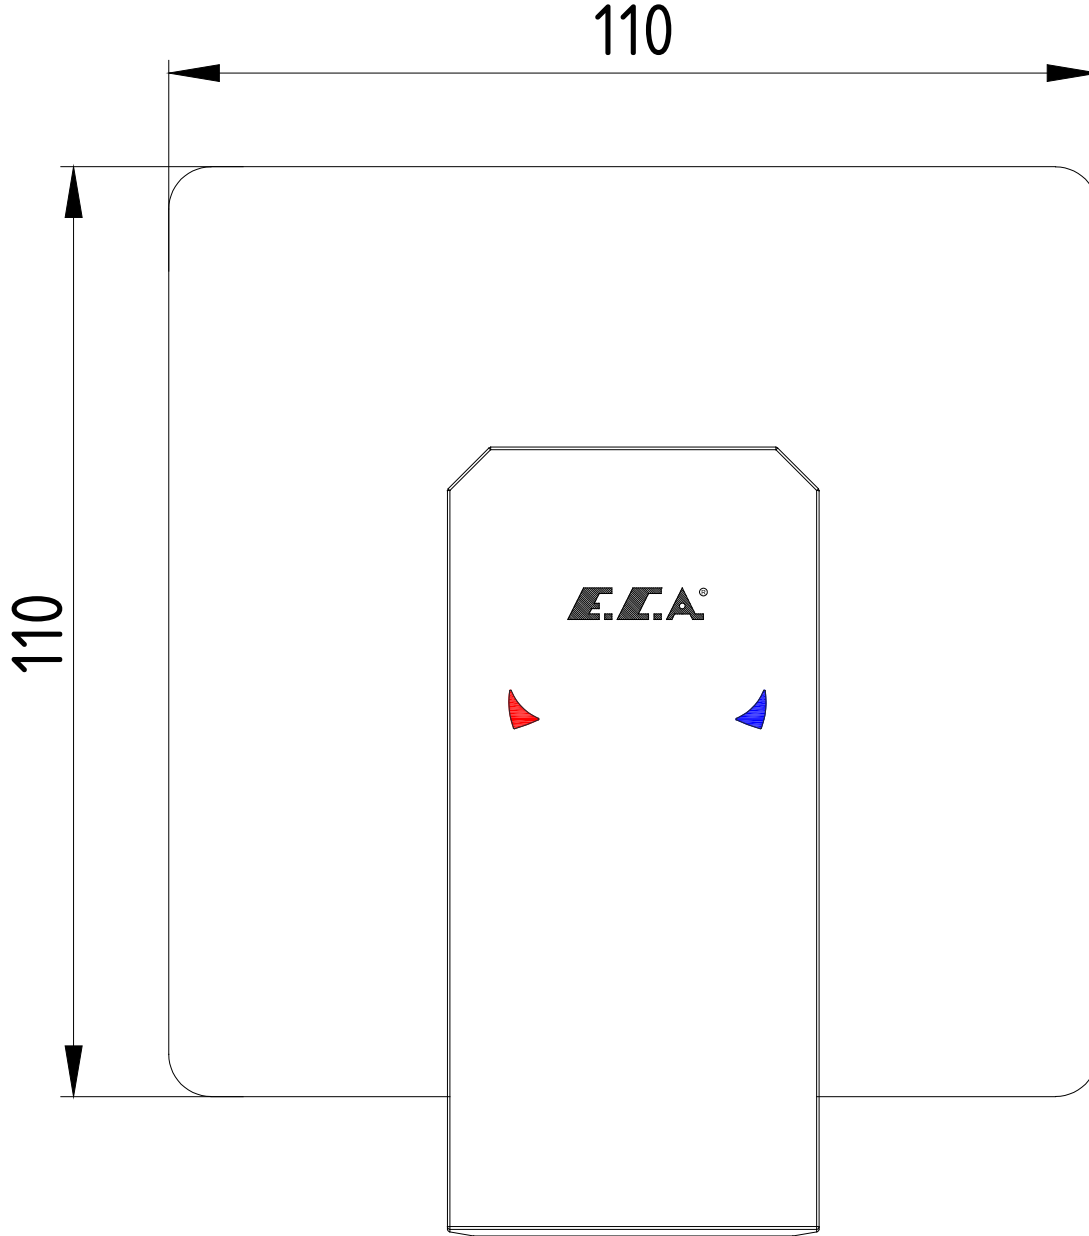

ANKASTRE BANYO/DUŐ BATARYALARI CONCEALED BATH/SHOWER MIXERS

E.C.A.®

Ürün Kodu : 102167105-K - TİERA AnkaŖe Duő Bataryası Sıva ÜŖtü Grubu (**İhracat Kodu**: 102167105EX-K)

Product Code: 102167105-K - TİERA Concealed Shower Mixer Surface Mounted Group (**Export Code**: 102167105EX-K)

*Localization product codes are available.

Mart 2020 / March 2020

www.eca.com.tr

E.C.A. önceden haber vermeksizin, ürünler ve ürünlerin teknik detaylarında deęişiklik yapma hakkını saklı tutar.

We reserve the right to alter product specification and colors and to make technical modifications without prior notice.

Elginkan