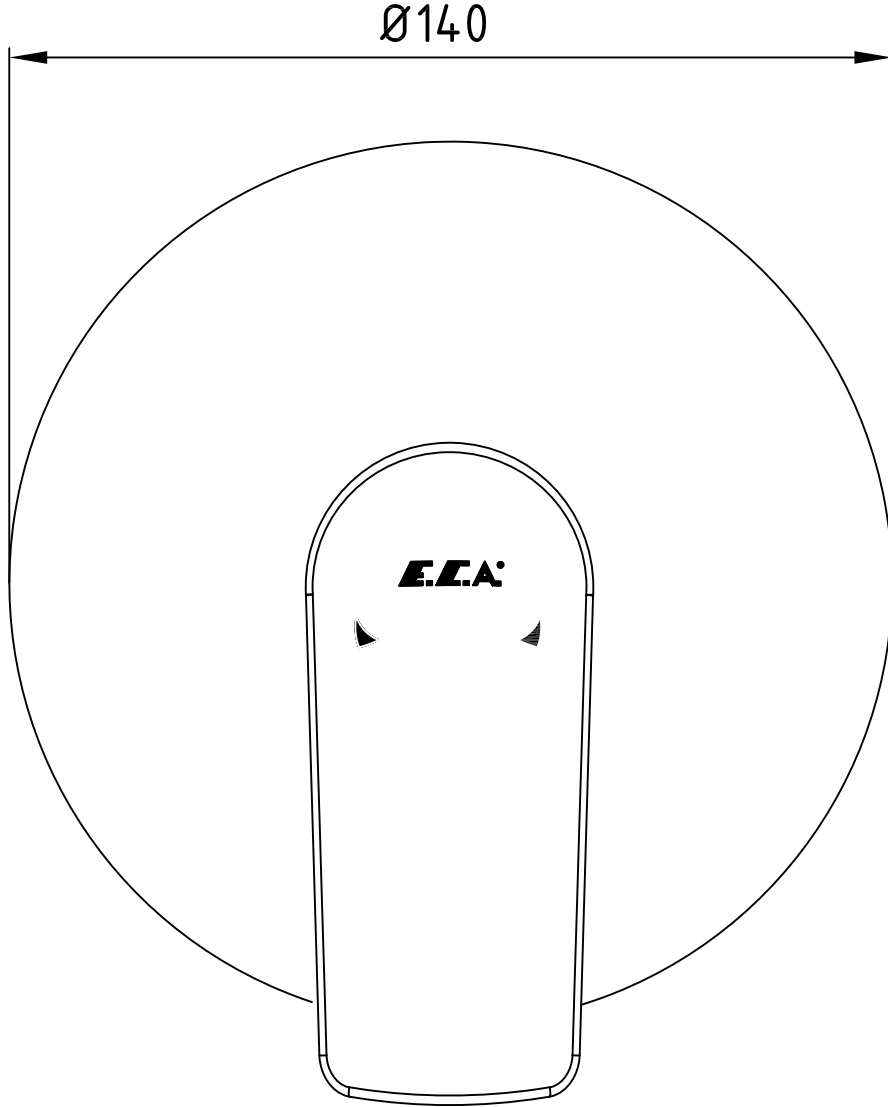

ANKASTRE BANYO/DUŐ BATARYALARI CONCEALED BATH/SHOWER MIXERS

E.C.A.®

Ürün Kodu : 102167120-Y - LIA Ankaſtre Duő Bataryası Sıva Üſtü Grubu (**İhracat Kodu:** 102167120EX-Y)

Product Code: 102167120-Y - LIA Concealed Shower Mixer Surface Mounted Group (**Export Code:** 102167120EX-Y)

*Localization product codes are available.

Haziran 2023 / June 2023

www.eca.com.tr

E.C.A. önceden haber vermeksizin, ürünler ve ürünlerin teknik detaylarında deęişiklik yapma hakkını saklı tutar.

We reserve the right to alter product specification and colors and to make technical modifications without prior notice.

Elginkan