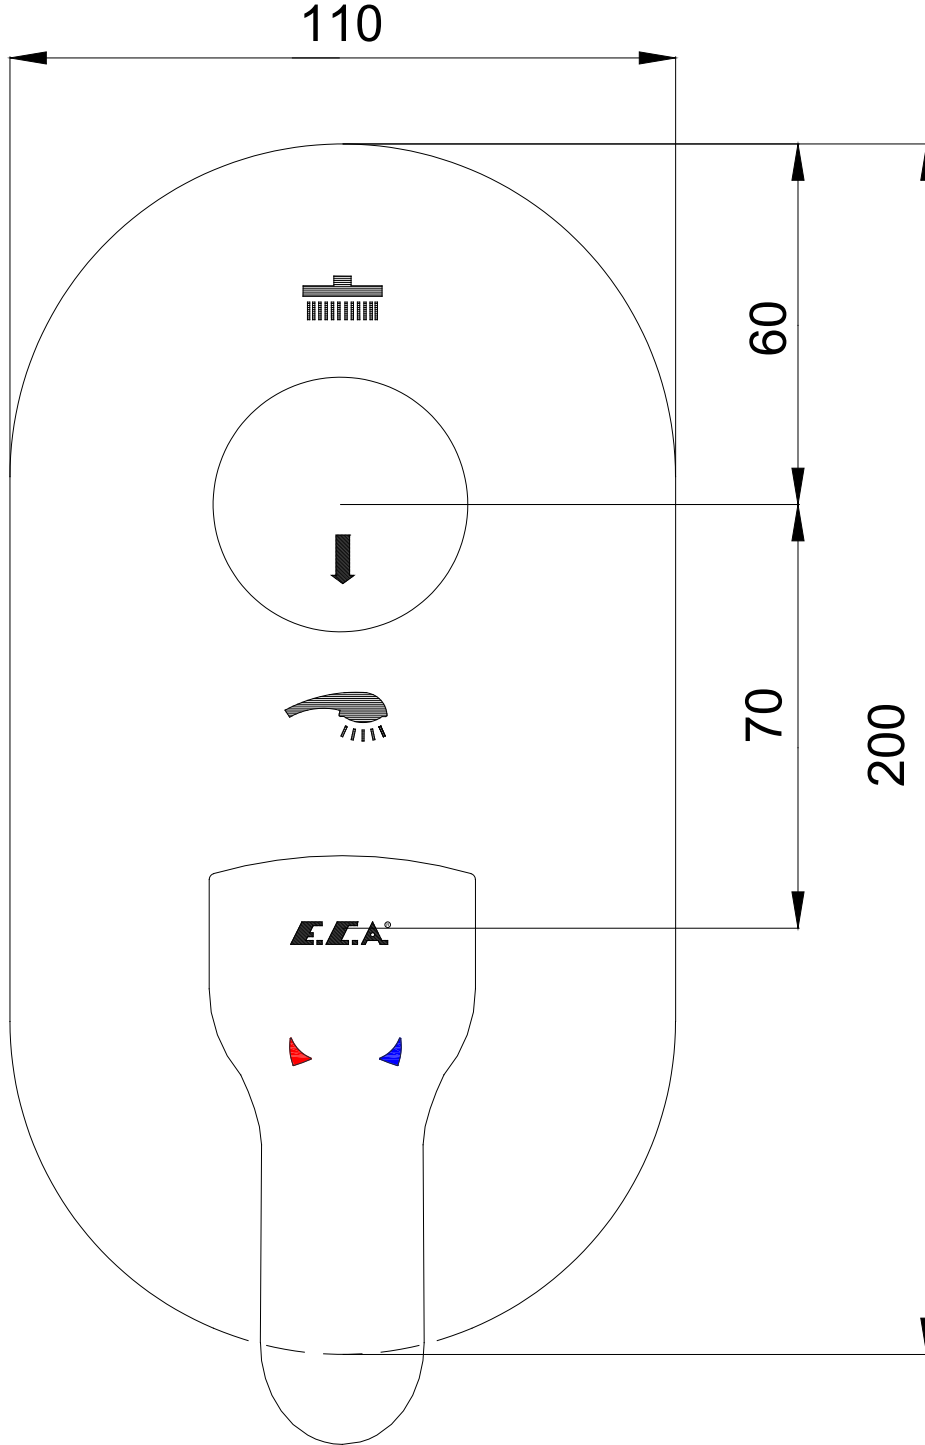

ANKASTRE BANYO/DUŞ BATARYALARI CONCEALED BATH/SHOWER MIXERS

Ürün Kodu : 102167209-EDE - STAR Ankaştre Banyo/Duş Bataryası Sıva Üstü Grubu - 2 Yollu (İhracat Kodu: 102167209EX-EDE)

Product Code: 102167209-EDE - STAR Concealed Bath/Shower Mixer Surface Mounted Group - 2 Way Diverter (Export Code: 102167209EX-EDE)

*Localization product codes are available.

Mart 2020 / March 2020

www.eca.com.tr

E.C.A. önceden haber vermeksizin, ürünler ve ürünlerin teknik detaylarında deęişiklik yapma hakkını saklı tutar.

We reserve the right to alter product specification and colors and to make technical modifications without prior notice.

Elginkan