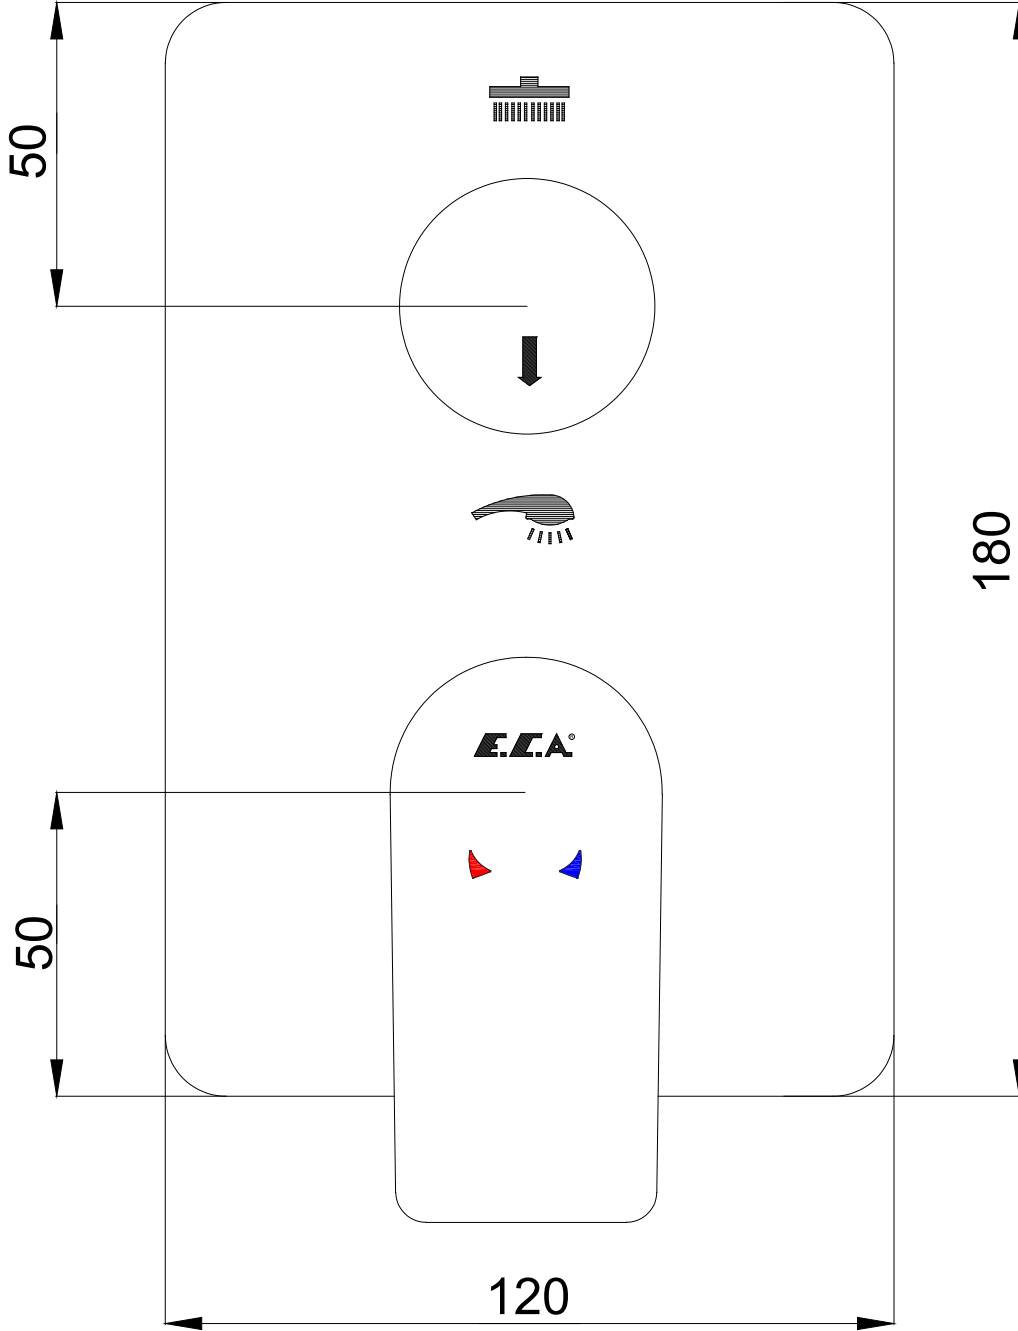

ANKASTRE BANYO/DUŐ BATARYALARI CONCEALED BATH/SHOWER MIXERS

E.C.A.®

Ürün Kodu : 102167212-KDE - DALIA AnkaŖre Banyo/DuŐ Bataryası Sıva ÜŖtü Grubu - 2 Yollu (İhracat Kodu: 102167212EX-KDE)
Product Code: 102167212-KDE - DALIA Concealed Bath/Shower Mixer Surface Mounted Group - 2 Way Diverter (Export Code: 102167212EX-KDE)
*Localization product codes are available.