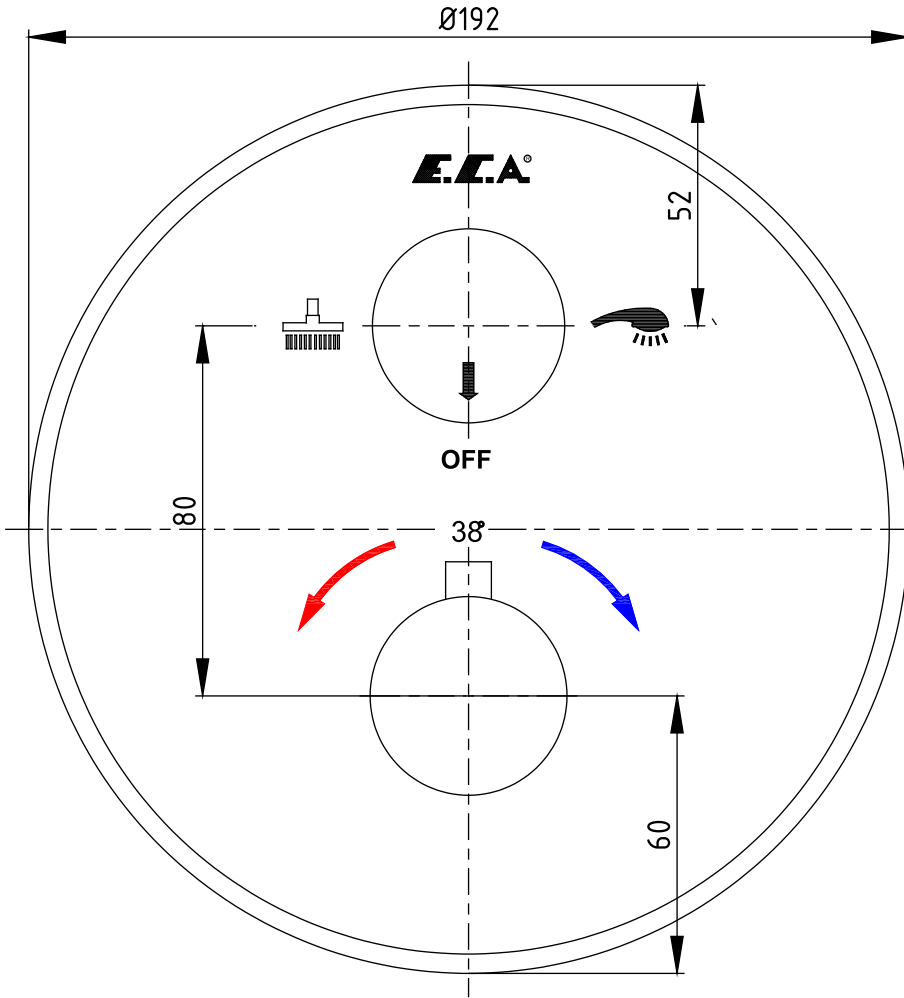

ANKASTRE BANYO/DUŞ BATARYALARI CONCEALED BATH/SHOWER MIXERS

Ürün Kodu : 102167215-YDE - Termostatik Ankastrre Banyo/Duş Bataryası Sıva Üstü Grubu - 2 Yollu (İhracat Kodu: 102167215EX-YDE)

Product Code: 102167215-YDE - Thermostatic Concealed Bath/Shower Mixer Surface Mounted Group - 2 Way Diverter (Export Code: 102167215EX-YDE)

*Localization product codes are available.

Nisan 2022 / April 2022

www.eca.com.tr

E.C.A. önceden haber vermeksizin, ürünler ve ürünlerin teknik detaylarında değişiklik yapma hakkını saklı tutar.
We reserve the right to alter product specification and colors and to make technical modifications without prior notice.

Elginkan