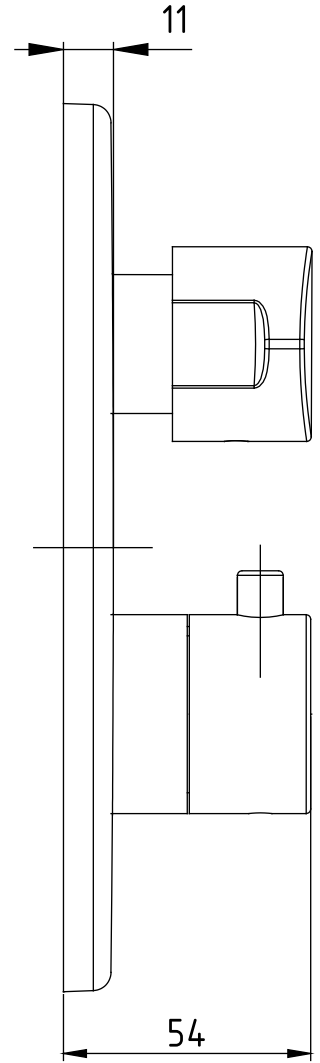

ANKASTRE BANYO/DUŞ BATARYALARI CONCEALED BATH/SHOWER MIXERS

Ürün Kodu : 102167215-YDE - Termostatik Ankastrre Banyo/Duş Bataryası Sıva Üstü Grubu - 2 Yollu (İhracat Kodu: 102167215EX-YDE)

Product Code: 102167215-YDE - Thermostatic Concealed Bath/Shower Mixer Surface Mounted Group - 2 Way Diverter (Export Code: 102167215EX-YDE)

*Localization product codes are available.

Nisan 2022 / April 2022

www.eca.com.tr

E.C.A. önceden haber vermeksizin, ürünler ve ürünlerin teknik detaylarında değişiklik yapma hakkını saklı tutar.
We reserve the right to alter product specification and colors and to make technical modifications without prior notice.

Elginkan