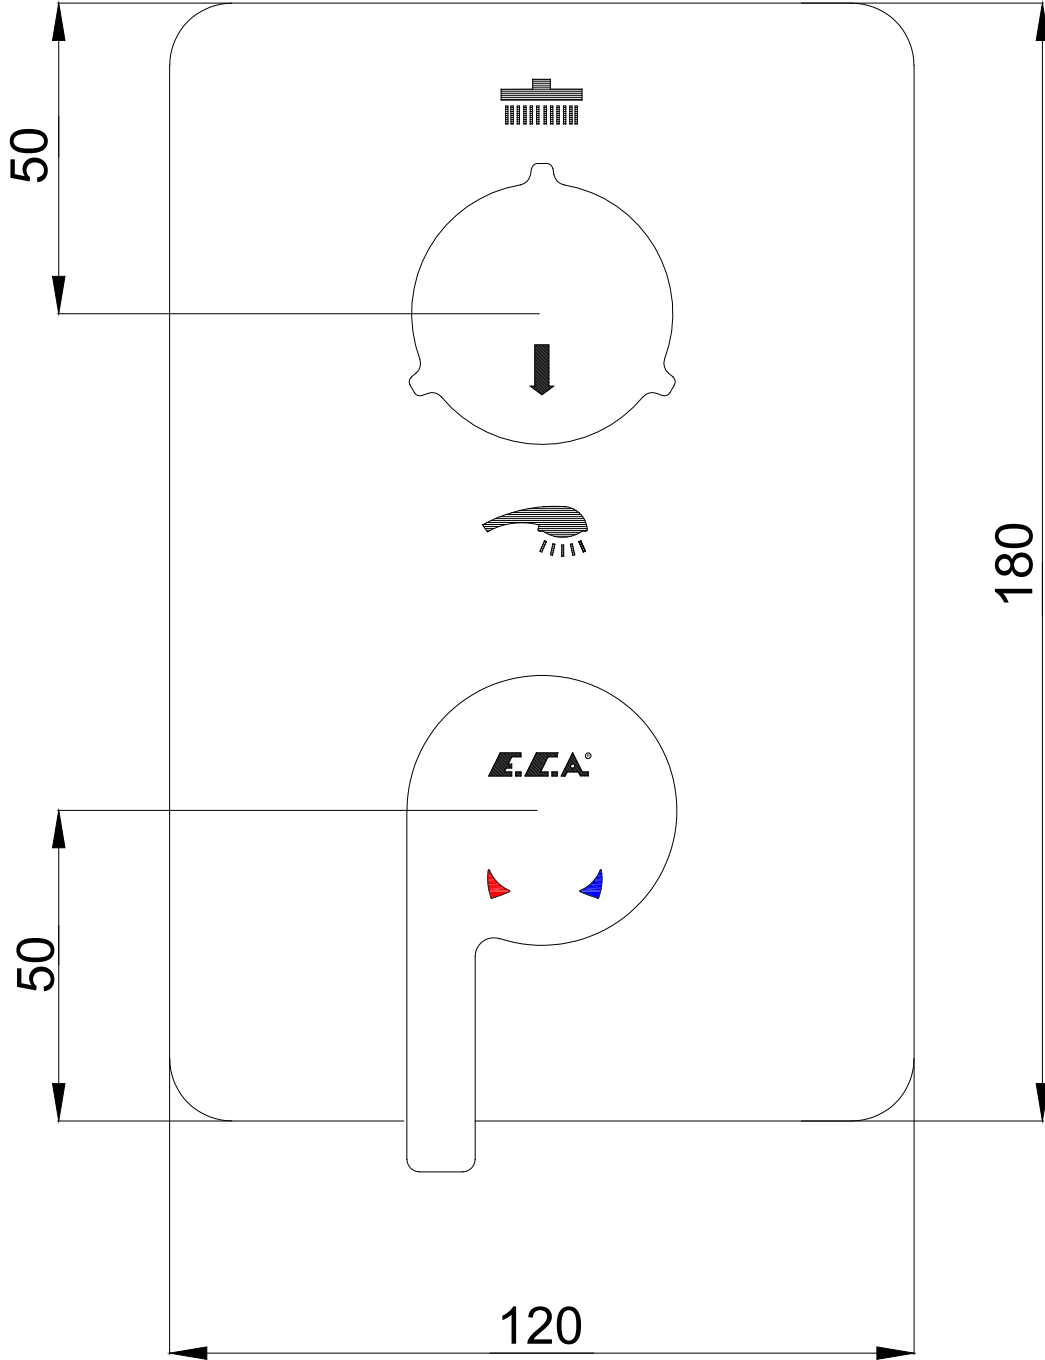

ANKASTRE BANYO/DUŐ BATARYALARI CONCEALED BATH/SHOWER MIXERS

E.C.A.®

Ürün Kodu : 102167231H-KDE - ICON Ankaſtre Banyo/Duő Bataryası Sıva Üſtü Grubu - 2 Yollu (İhracat Kodu: 102167231HEX-KDE)

Product Code: 102167231H-KDE - ICON Concealed Bath/Shower Mixer Surface Mounted Group - 2 Way Diverter (Export Code: 102167231HEX-KDE)

*Localization product codes are available.

Mart 2024 / March 2024

www.eca.com.tr

E.C.A. önceden haber vermeksizin, ürünler ve ürünlerin teknik detaylarında deęiŐiklik yapma hakkını saklı tutar.
We reserve the right to alter product specification and colors and to make technical modifications without prior notice.

Elginkan