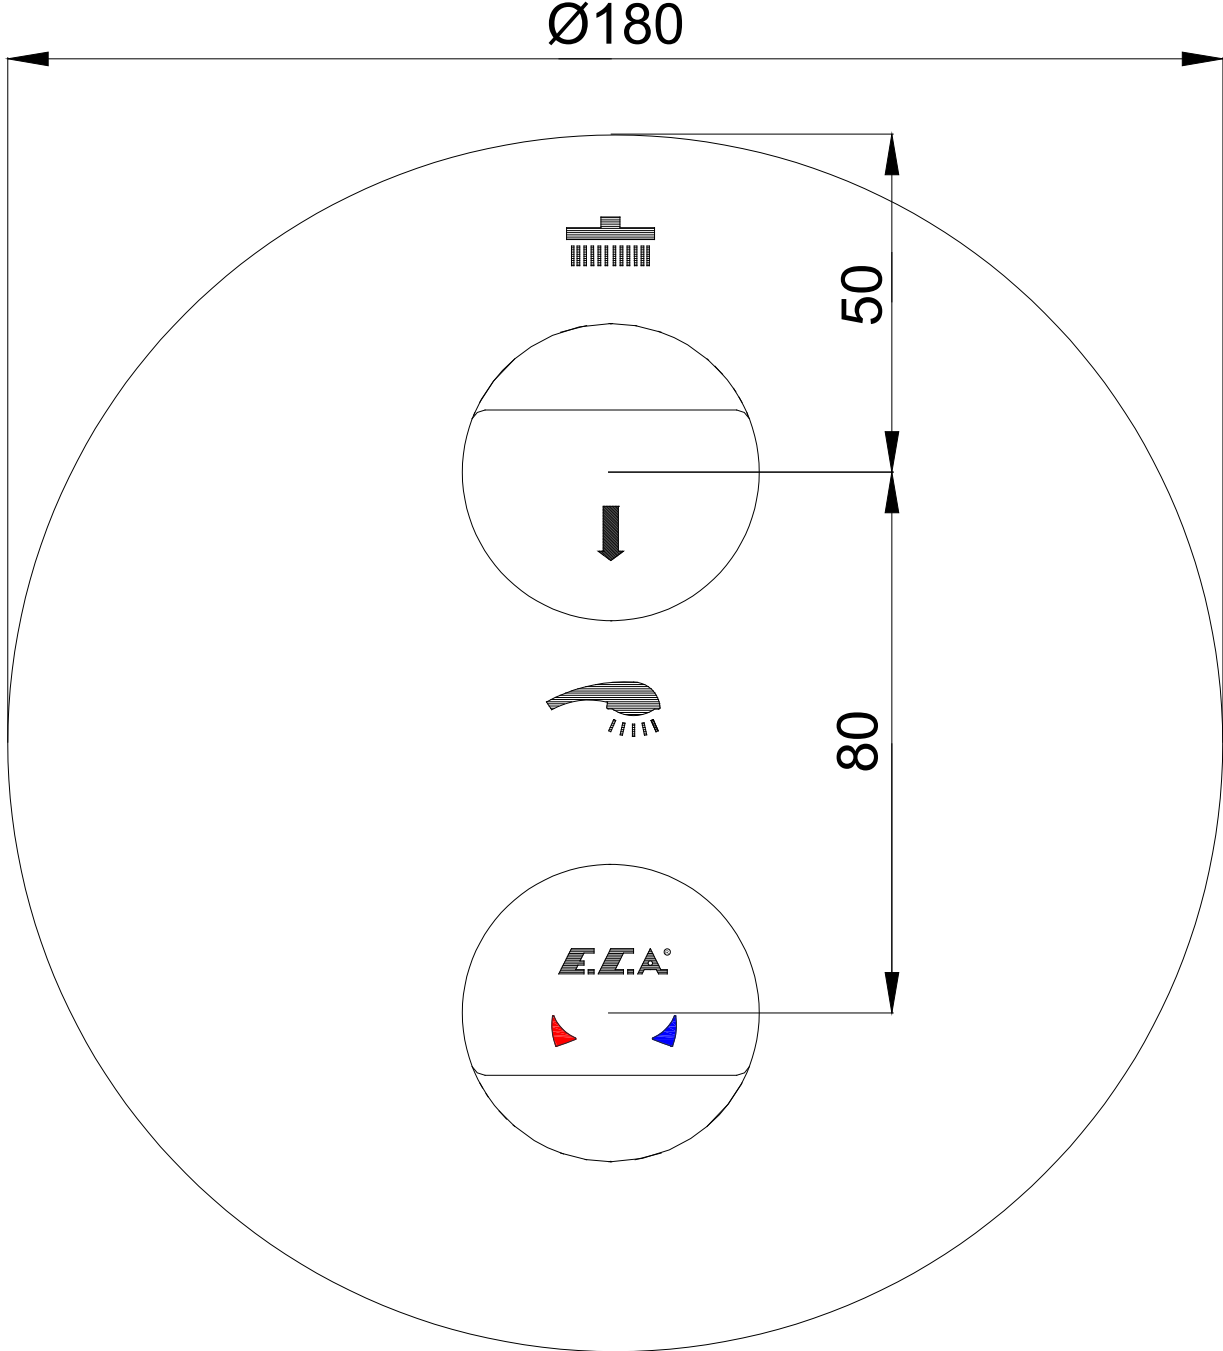

ANKASTRE BANYO/DUŐ BATARYALARI CONCEALED BATH/SHOWER MIXERS

Ürün Kodu : 102167233C4-YDE - MYRA Ankaſtre Banyo/Duő Bataryası Sıva Üſtü Grubu - 2 Yollu - Mat Beyaz (**İhracat Kodu**: 102167233C4EX-YDE)
Product Code: 102167233C4-YDE - MYRA Concealed Bath/Shower Mixer Surface Mounted Group - 2 Way Diverter - Matt White (**Export Code**: 102167233C4EX-YDE)
*Localization product codes are available.