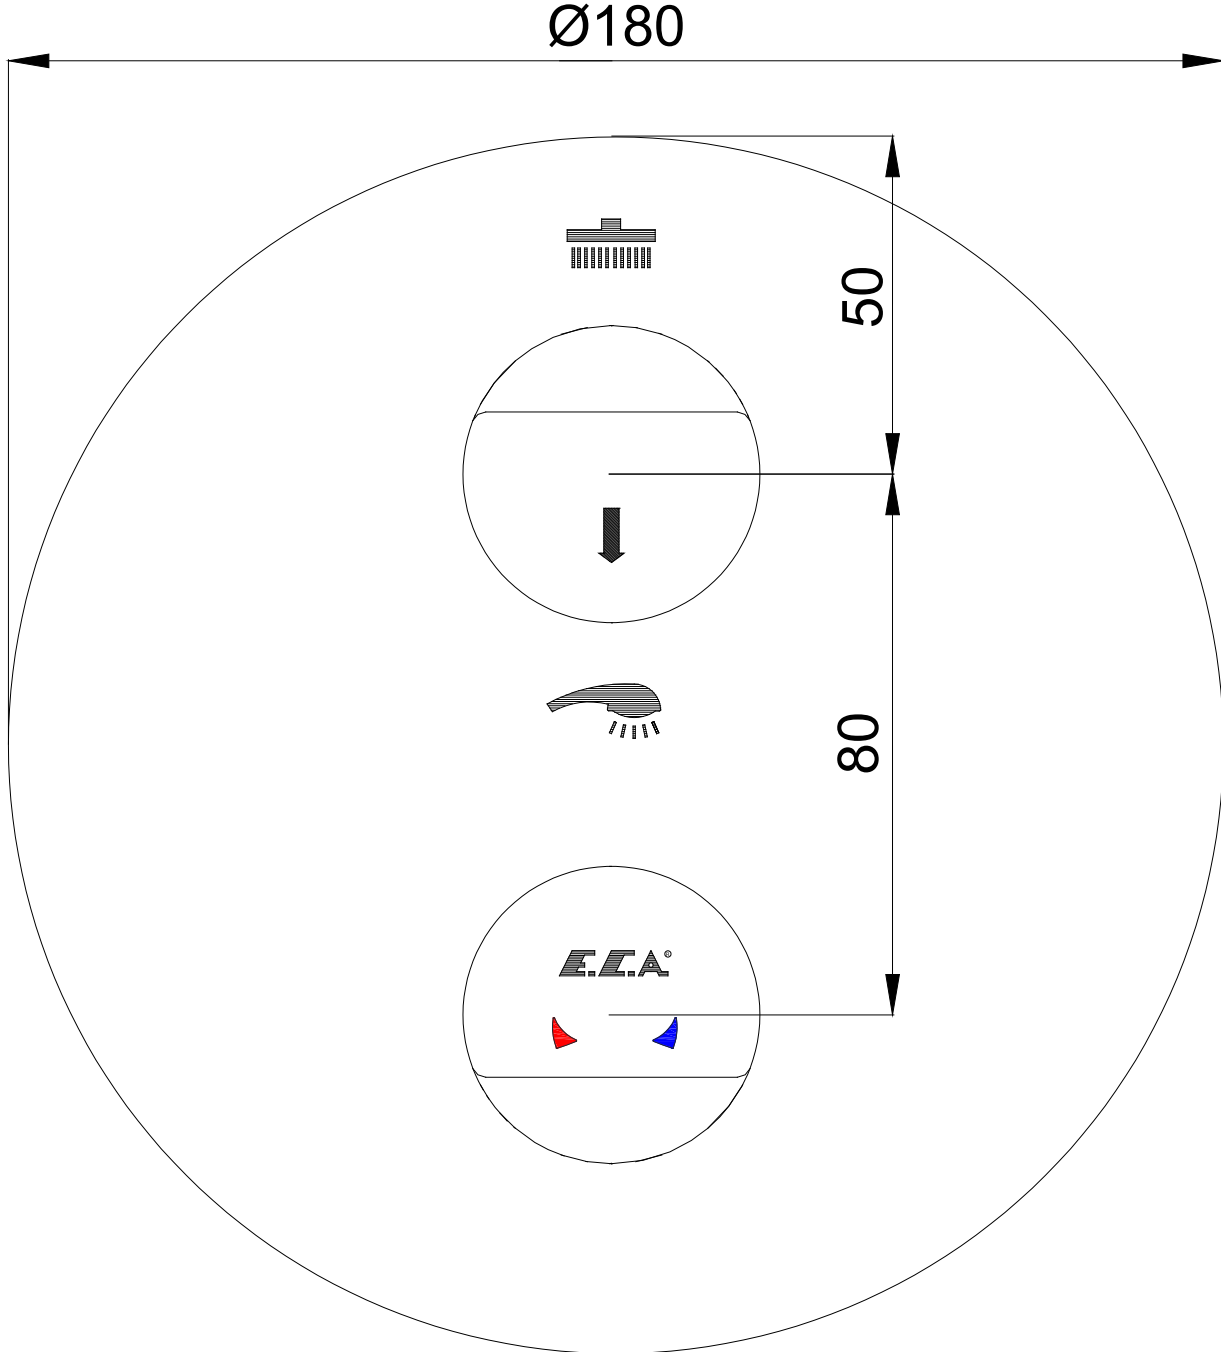

ANKASTRE BANYO/DUŐ BATARYALARI CONCEALED BATH/SHOWER MIXERS

Ürün Kodu : 102167233H-YDE - MYRA Ankaſtre Banyo/Duő Bataryası Sıva Üſtü Grubu - 2 Yollu (**İhracat Kodu**: 102167233HEX-YDE)

Product Code: 102167233H-YDE - MYRA Concealed Bath/Shower Mixer Surface Mounted Group - 2 Way Diverter (**Export Code**: 102167233HEX-YDE)

*Localization product codes are available.

Mart 2024 / March 2024

www.eca.com.tr

E.C.A. önceden haber vermeksizin, ürünler ve ürünlerin teknik detaylarında deęişiklik yapma hakkını saklı tutar.
We reserve the right to alter product specification and colors and to make technical modifications without prior notice.

Elginkan