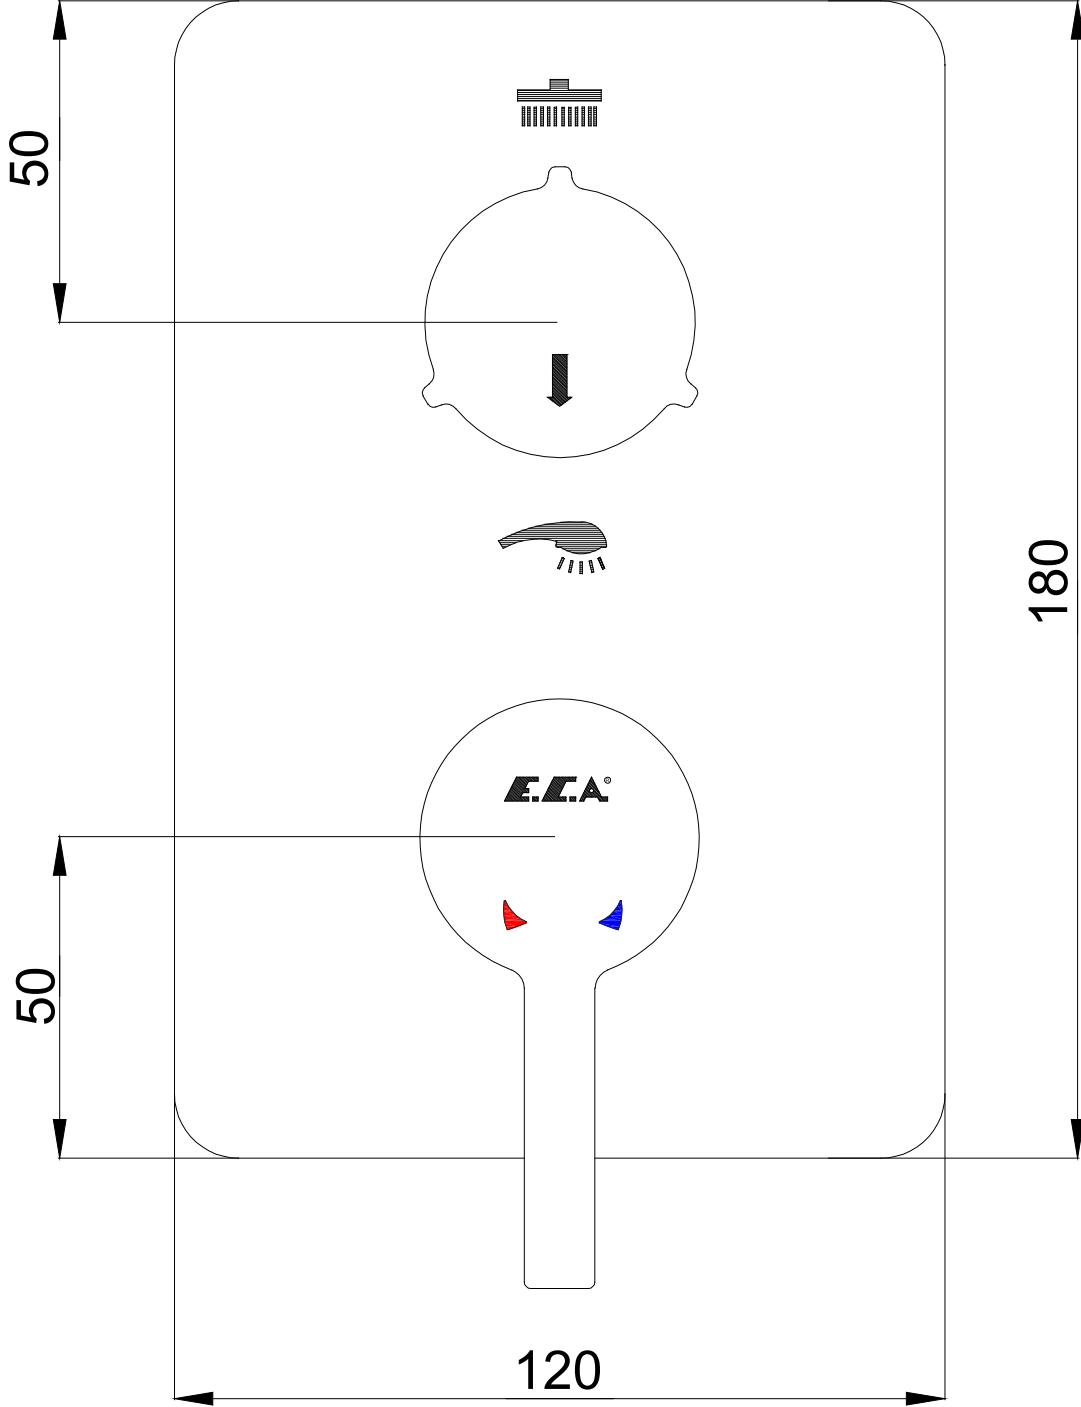

ANKASTRE BANYO/DUŐ BATARYALARI CONCEALED BATH/SHOWER MIXERS

E.C.A.®

Ürün Kodu : 102167234H-KDE - MiNA AnkaŖre Banyo/DuŐ Bataryası Sıva ÜŖtü Grubu - 2 Yollu (İhracat Kodu: 102167234HEX-KDE)

Product Code: 102167234H-KDE - MiNA Concealed Bath/Shower Mixer Surface Mounted Group - 2 Way Diverter (Export Code: 102167234HEX-KDE)

*Localization product codes are available.

Mart 2024 / March 2024

www.eca.com.tr

E.C.A. önceden haber vermeksizin, ürünler ve ürünlerin teknik detaylarında deęişiklik yapma hakkını saklı tutar.
We reserve the right to alter product specification and colors and to make technical modifications without prior notice.

Elginkan