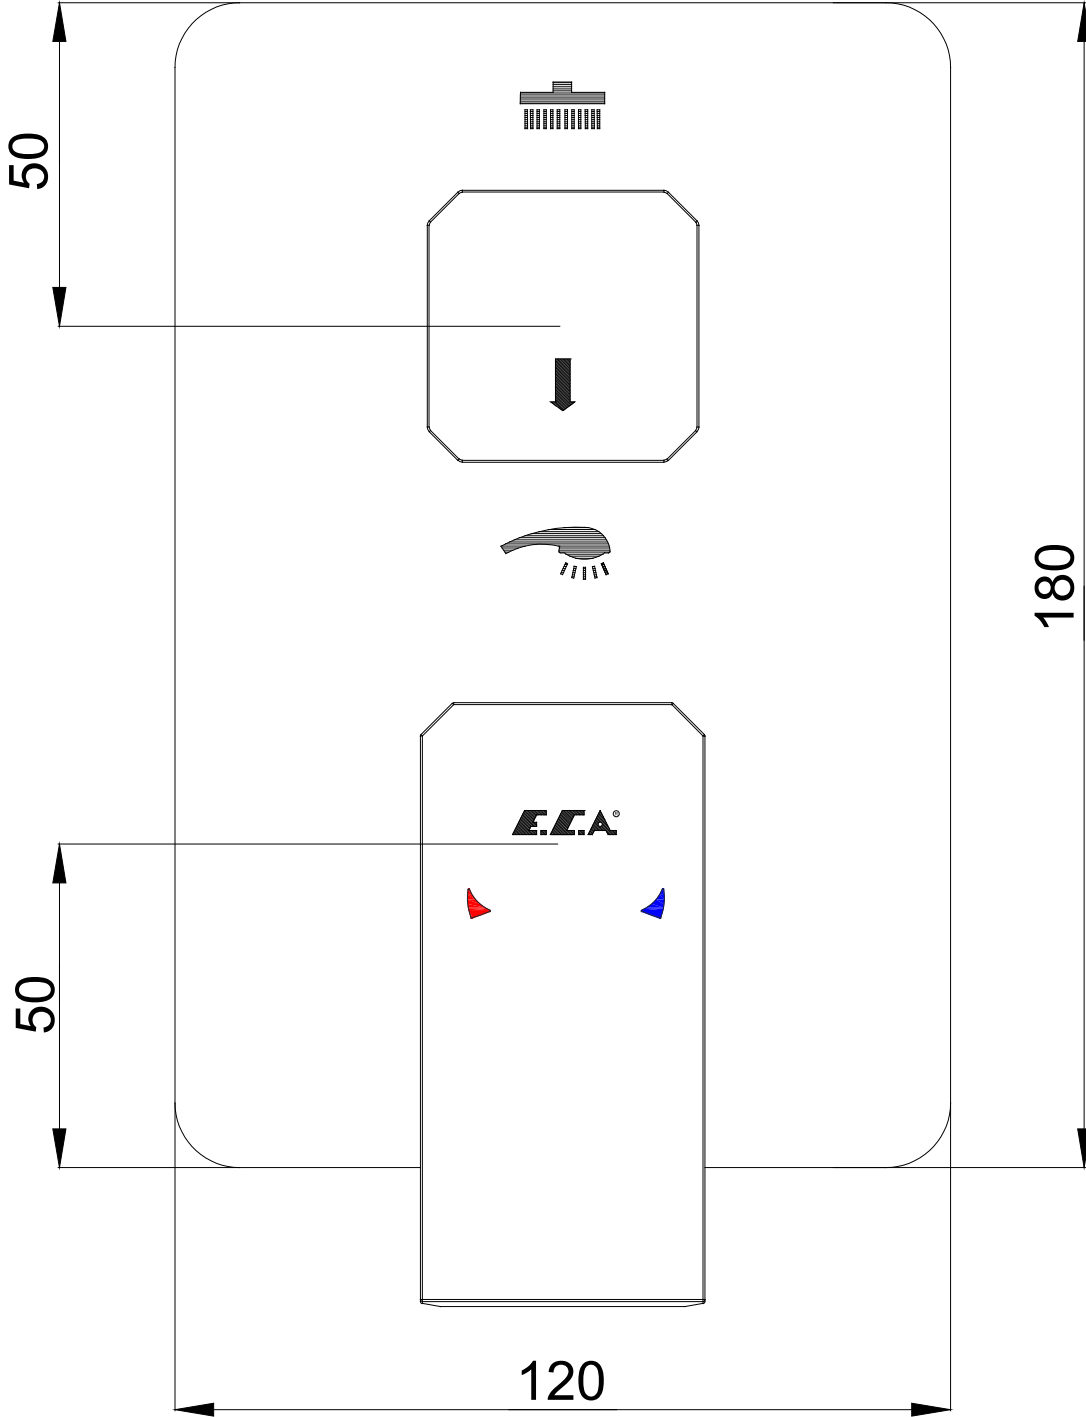

ANKASTRE BANYO/DUŐ BATARYALARI CONCEALED BATH/SHOWER MIXERS

Ürün Kodu : 102167235-KDE - TİERA AnkaŖre Banyo/DuŐ Bataryası Sıva ÜŖtü Grubu - 2 Yollu (**İhracat Kodu:** 102167235EX-KDE)
Product Code: 102167235-KDE - TİERA Concealed Bath/Shower Mixer Surface Mounted Group - 2 Way Diverter (**Export Code:** 102167235EX-KDE)
*Localization product codes are available.