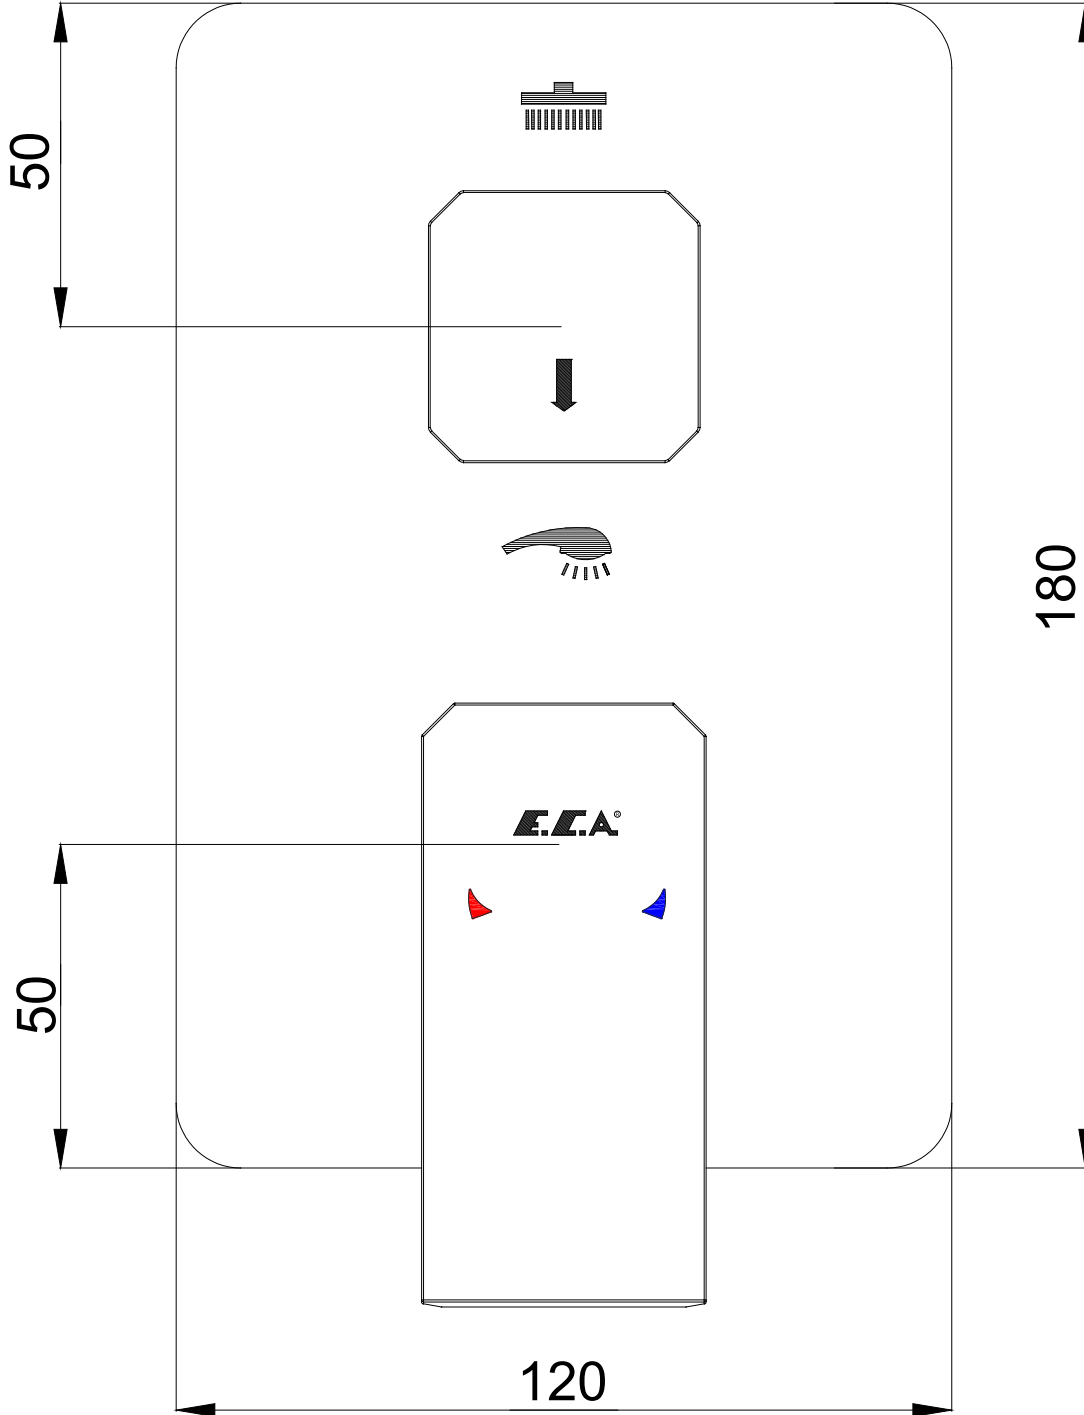

ANKASTRE BANYO/DUŞ BATARYALARI CONCEALED BATH/SHOWER MIXERS

Ürün Kodu : 102167235C1-KDE - TİERA Ankastrre Banyo/Duş Bataryası Sıva Üstü Grubu - 2 Yollu - Mat Siyah (İhracat Kodu: 102167235C1EX-KDE)
Product Code: 102167235C1-KDE - TIERA Concealed Bath/Shower Mixer Surface Mounted Group - 2 Way Diverter - Matt Black(Export Code: 102167235C1EX-KDE)
*Localization product codes are available.