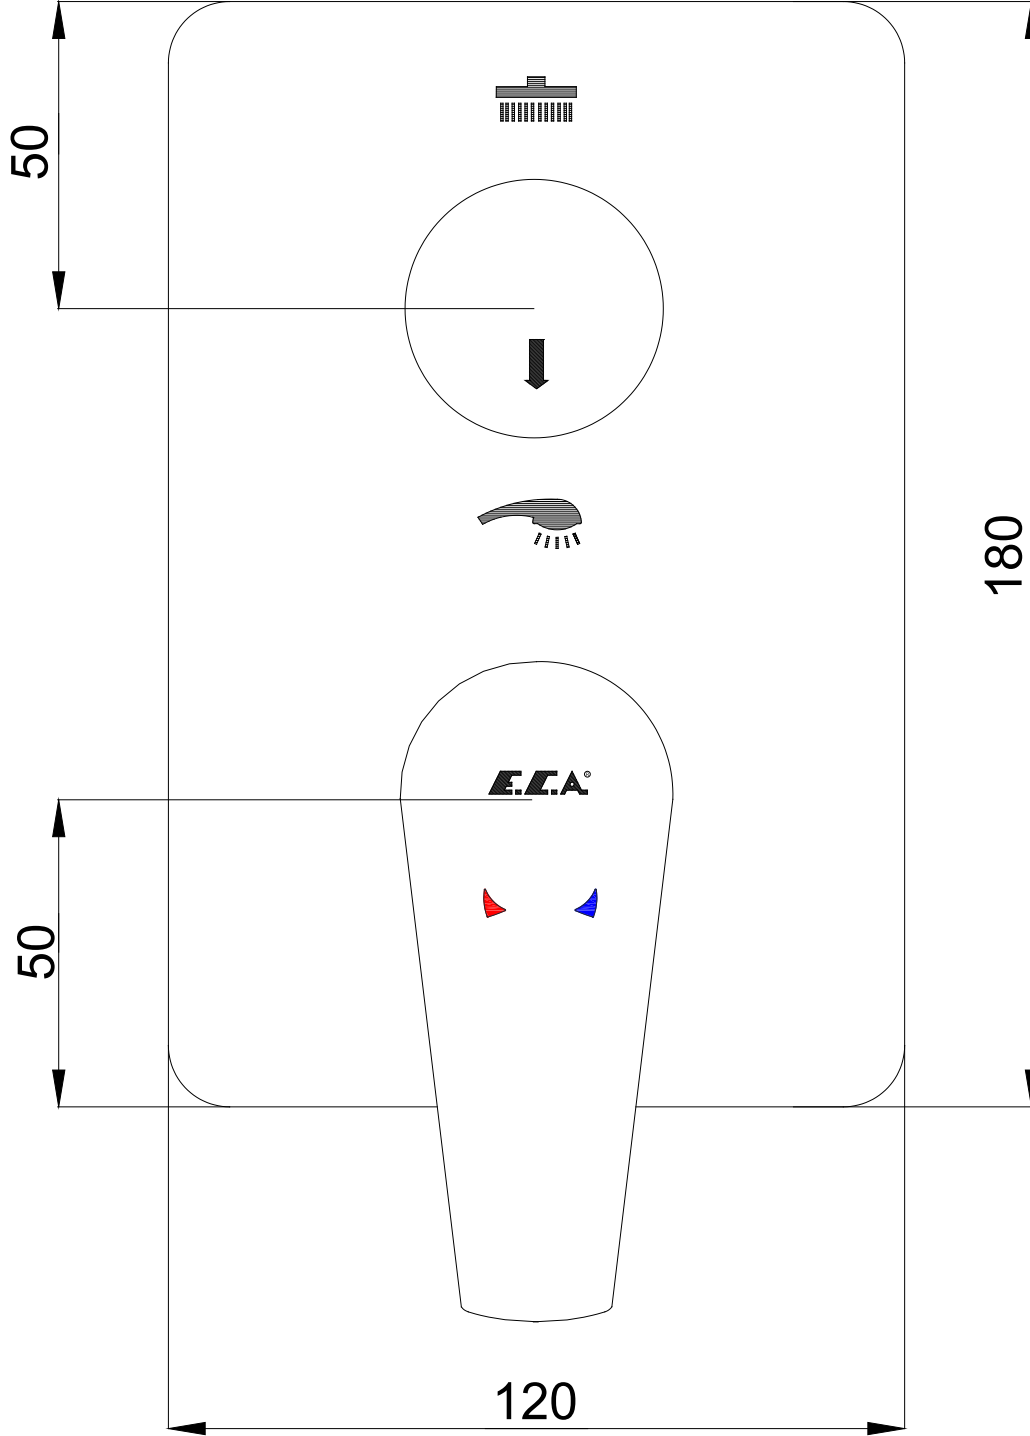

ANKASTRE BANYO/DUŐ BATARYALARI CONCEALED BATH/SHOWER MIXERS

E.C.A.®

Ürün Kodu : 102167243-KDE - NIOBE Ankaſtre Banyo/Duő Bataryası Sıva Üſtü Grubu - 2 Yollu (İhracat Kodu: 102167243EX-KDE)

Product Code: 102167243-KDE - NIOBE Concealed Bath/Shower Mixer Surface Mounted Group - 2 Way Diverter (Export Code: 102167243EX-KDE)

*Localization product codes are available.

Mart 2024 / March 2024

www.eca.com.tr

E.C.A. önceden haber vermeksizin, ürünler ve ürünlerin teknik detaylarında deęiŐiklik yapma hakkını saklı tutar.
We reserve the right to alter product specification and colors and to make technical modifications without prior notice.

Elginkan