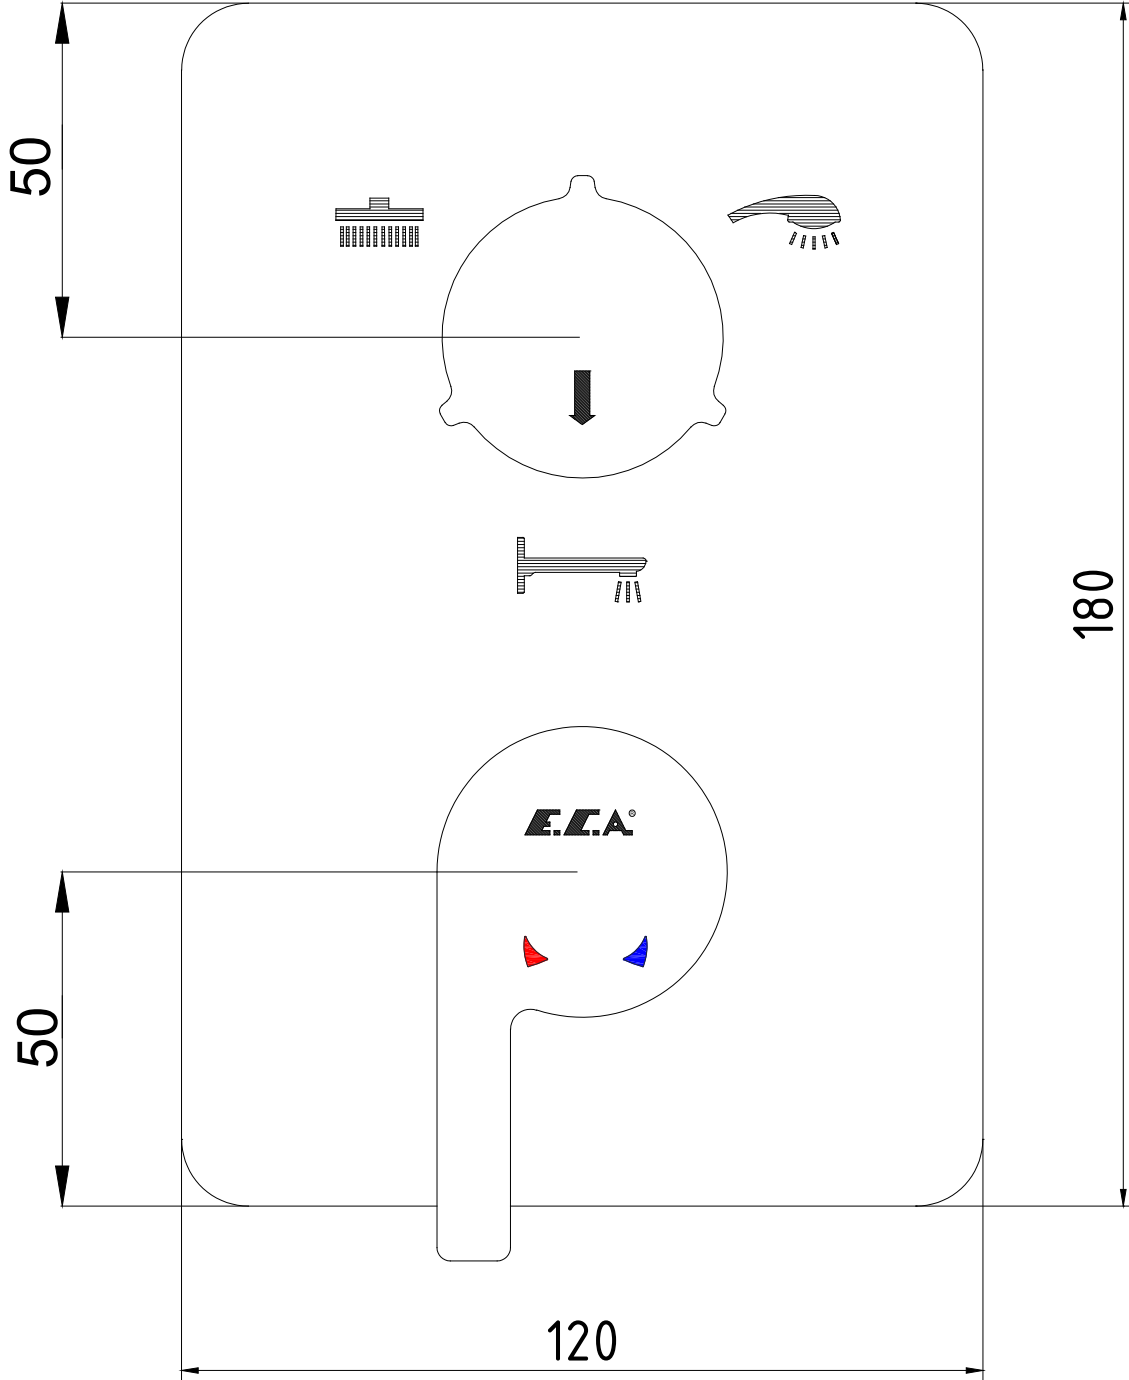

ANKASTRE BANYO/DUŐ BATARYALARI CONCEALED BATH/SHOWER MIXERS

E.C.A.®

Ürün Kodu : 102167331H-K - ICON AnkaŖre Banyo Bataryası Sıva ÜŖtü Grubu - 3 Yollu (İhracat Kodu: 102167331HEX-K)

Product Code: 102167331H-K - ICON Concealed Bath Mixer Surface Mounted Group - 3 Way Diverter (Export Code: 102167331HEX-K)

*Localization product codes are available.

Eylül 2023 / September 2023

www.eca.com.tr

E.C.A. önceden haber vermeksizin, ürünler ve ürünlerin teknik detaylarında deęişiklik yapma hakkını saklı tutar.
We reserve the right to alter product specification and colors and to make technical modifications without prior notice.

Elginkan