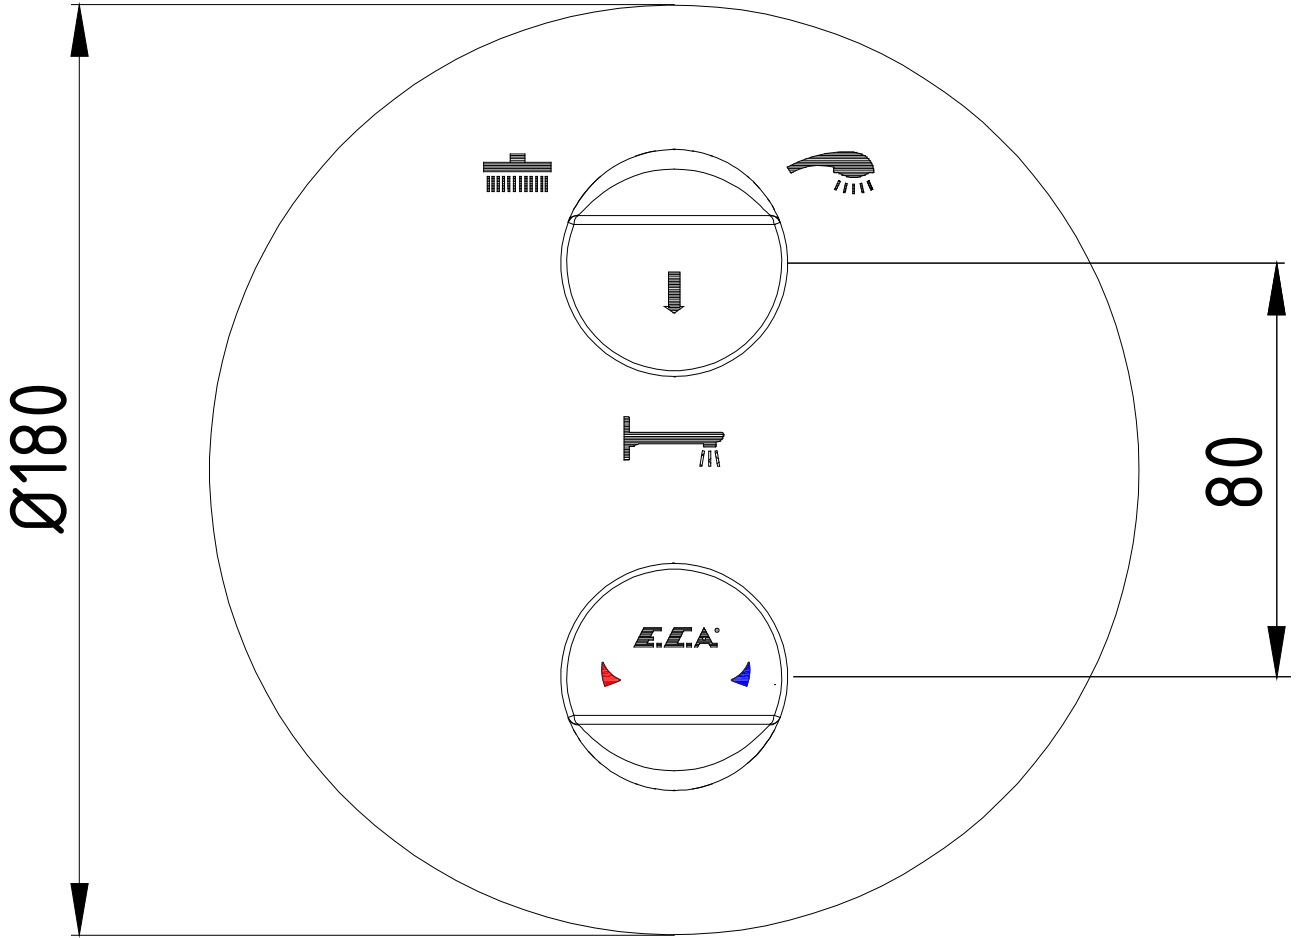

ANKASTRE BANYO/DUŐ BATARYALARI CONCEALED BATH/SHOWER MIXERS

Ürün Kodu : 102167333C4-Y - MYRA Ankaſtre Banyo Bataryası Sıva Üſtü Grubu - 3 Yollu - Mat Beyaz (**İhracat Kodu**: 102167333C4EX-Y)
Product Code: 102167333C4-Y - MYRA Concealed Bath Mixer Surface Mounted Group - 3 Way Diverter - Matt White (**Export Code**: 102167333C4EX-Y)
*Localization product codes are available.