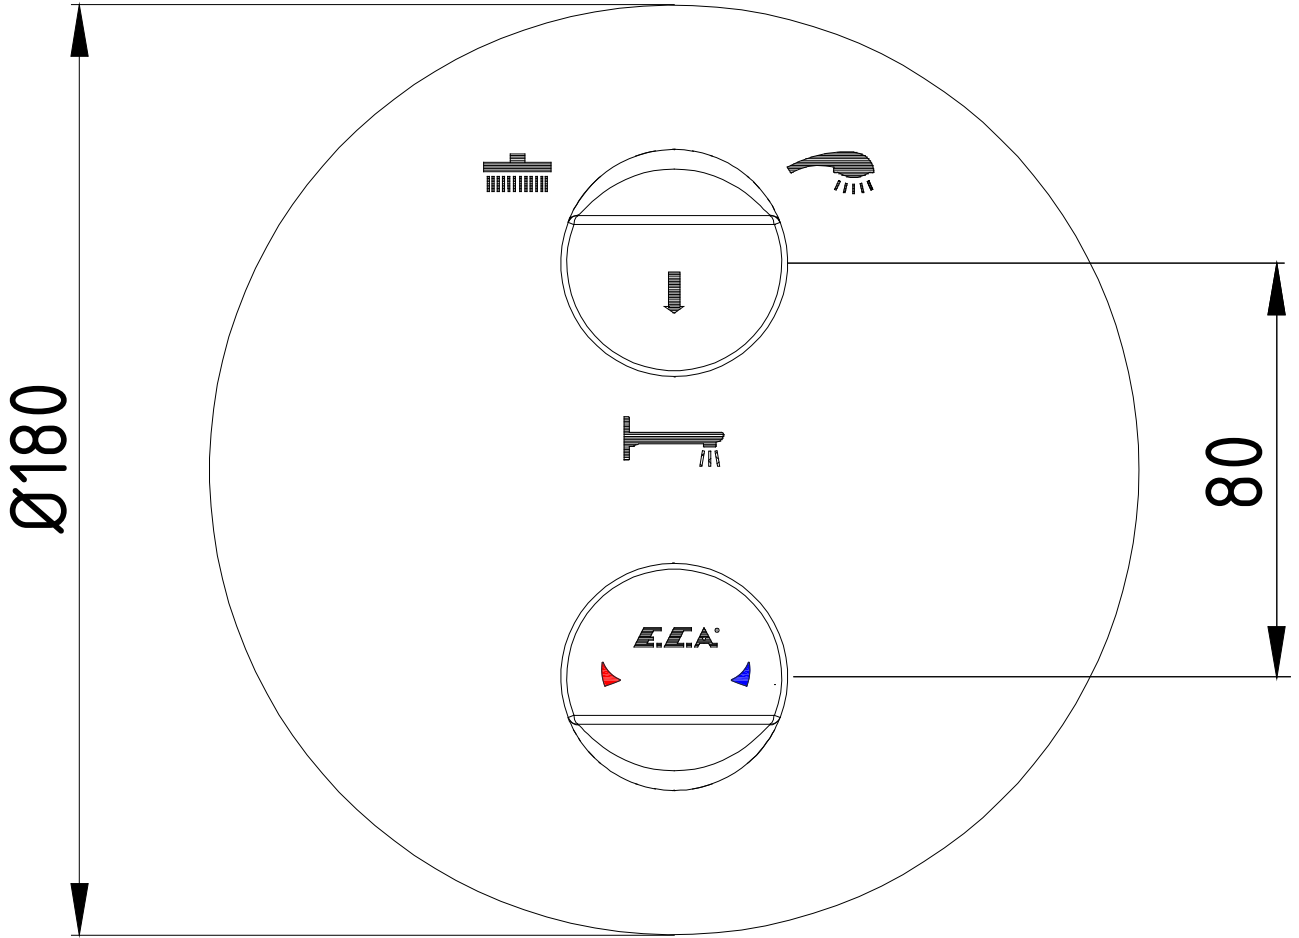

ANKASTRE BANYO/DUŐ BATARYALARI CONCEALED BATH/SHOWER MIXERS

E.C.A.®

Ürün Kodu : 102167333H-Y - MYRA AnkaŖre Banyo Bataryası Sıva ÜŖtü Grubu - 3 Yollu (İhracat Kodu: 102167333HEX-Y)

Product Code: 102167333H-Y - MYRA Concealed Bath Mixer Surface Mounted Group - 3 Way Diverter (Export Code: 102167333HEX-Y)

*Localization product codes are available.

Eylül 2023 / September 2023

www.eca.com.tr

E.C.A. önceden haber vermeksizin, ürünler ve ürünlerin teknik detaylarında deęişiklik yapma hakkını saklı tutar.
We reserve the right to alter product specification and colors and to make technical modifications without prior notice.

Elginkan