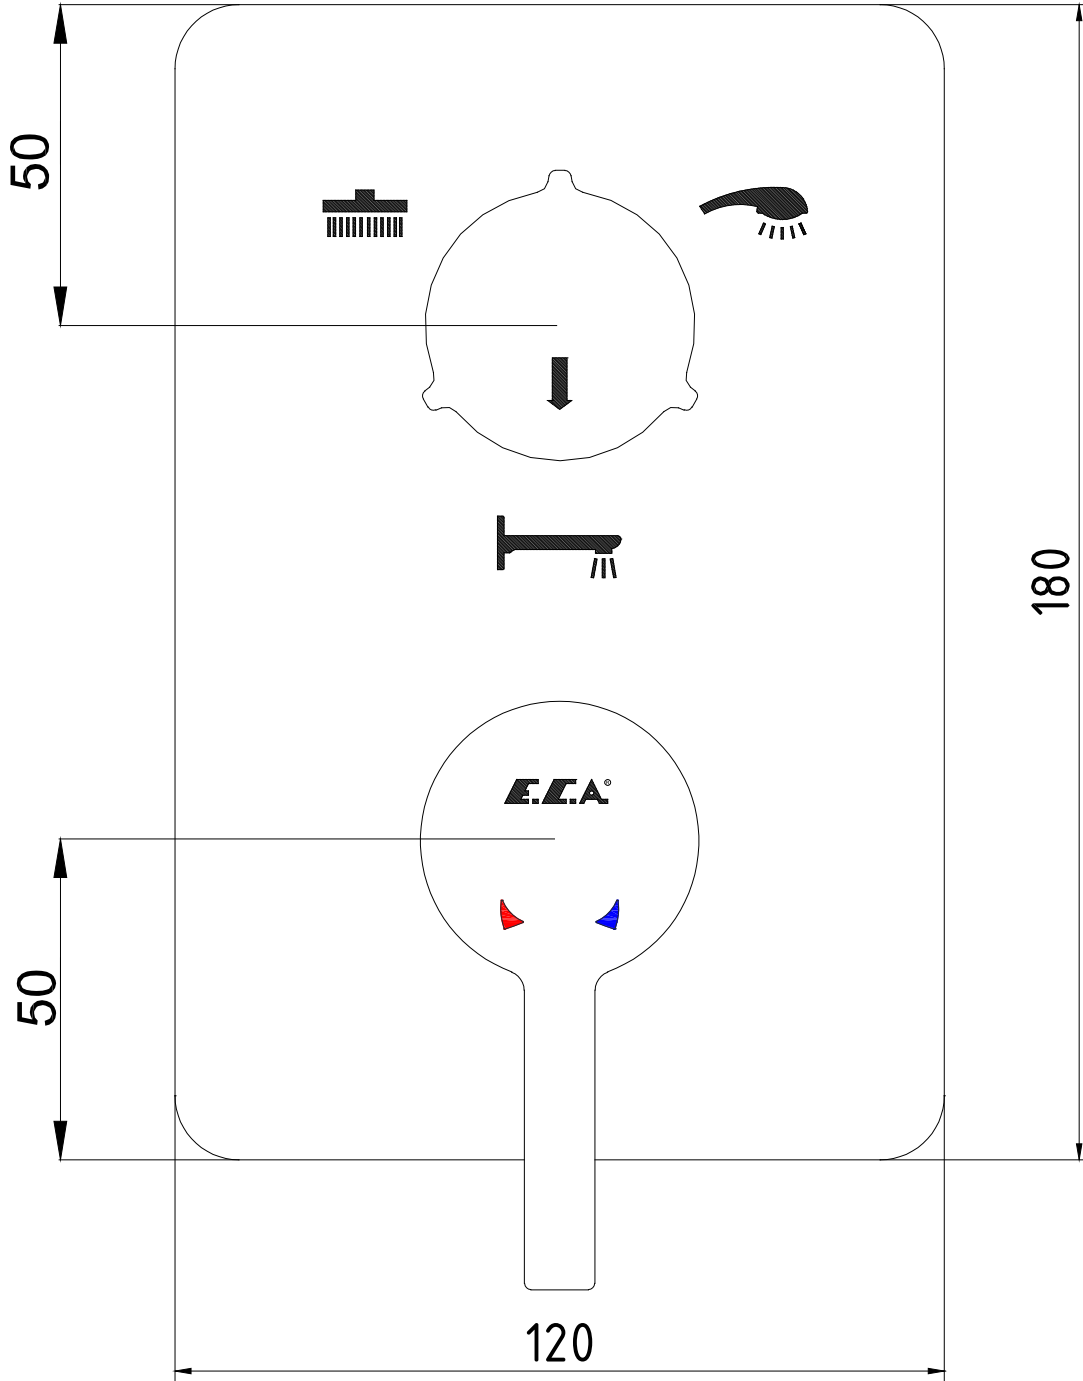

ANKASTRE BANYO/DUŐ BATARYALARI CONCEALED BATH/SHOWER MIXERS

E.C.A.®

Ürün Kodu : 102167334H-K - MİNA AnkaŖre Banyo Bataryası Sıva ÜŖtü Grubu - 3 Yollu (İhracat Kodu: 102167334HEX-K)

Product Code: 102167334H-K - MINA Concealed Bath Mixer Surface Mounted Group - 3 Way Diverter (Export Code: 102167334HEX-K)

*Localization product codes are available.

Eylül 2023 / September 2023

www.eca.com.tr

E.C.A. önceden haber vermeksizin, ürünler ve ürünlerin teknik detaylarında deęişiklik yapma hakkını saklı tutar.
We reserve the right to alter product specification and colors and to make technical modifications without prior notice.

Elginkan