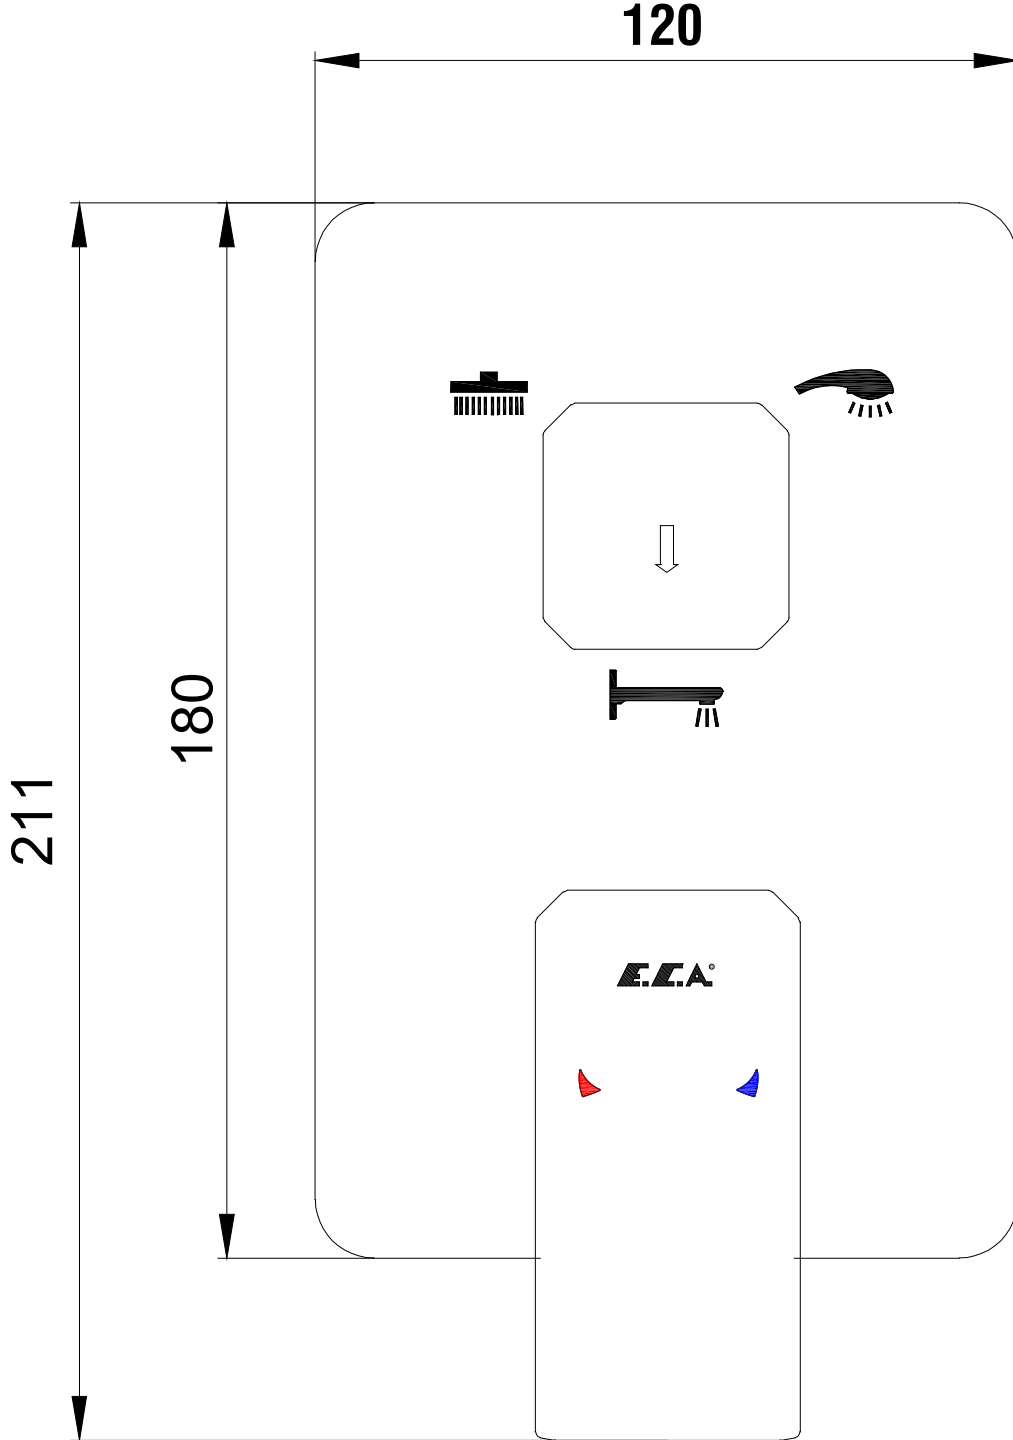

## ANKASTRE BANYO/DUŐ BATARYALARI CONCEALED BATH/SHOWER MIXERS

**E.C.A.**<sup>®</sup>

**Ürün Kodu** : 102167335C1-K - TİERA AnkaŖre Banyo Bataryası Sıva ÜŖtü Grubu - 3 Yollu - Mat Siyah (İhracat Kodu: 102167335C1EX-K)

**Product Code**: 102167335C1-K - TİERA Concealed Bath Mixer Surface Mounted Group - 3 Way Diverter - Matt Black (Export Code: 102167335C1EX-K)

\*Localization product codes are available.

Eylül 2023 / September 2023