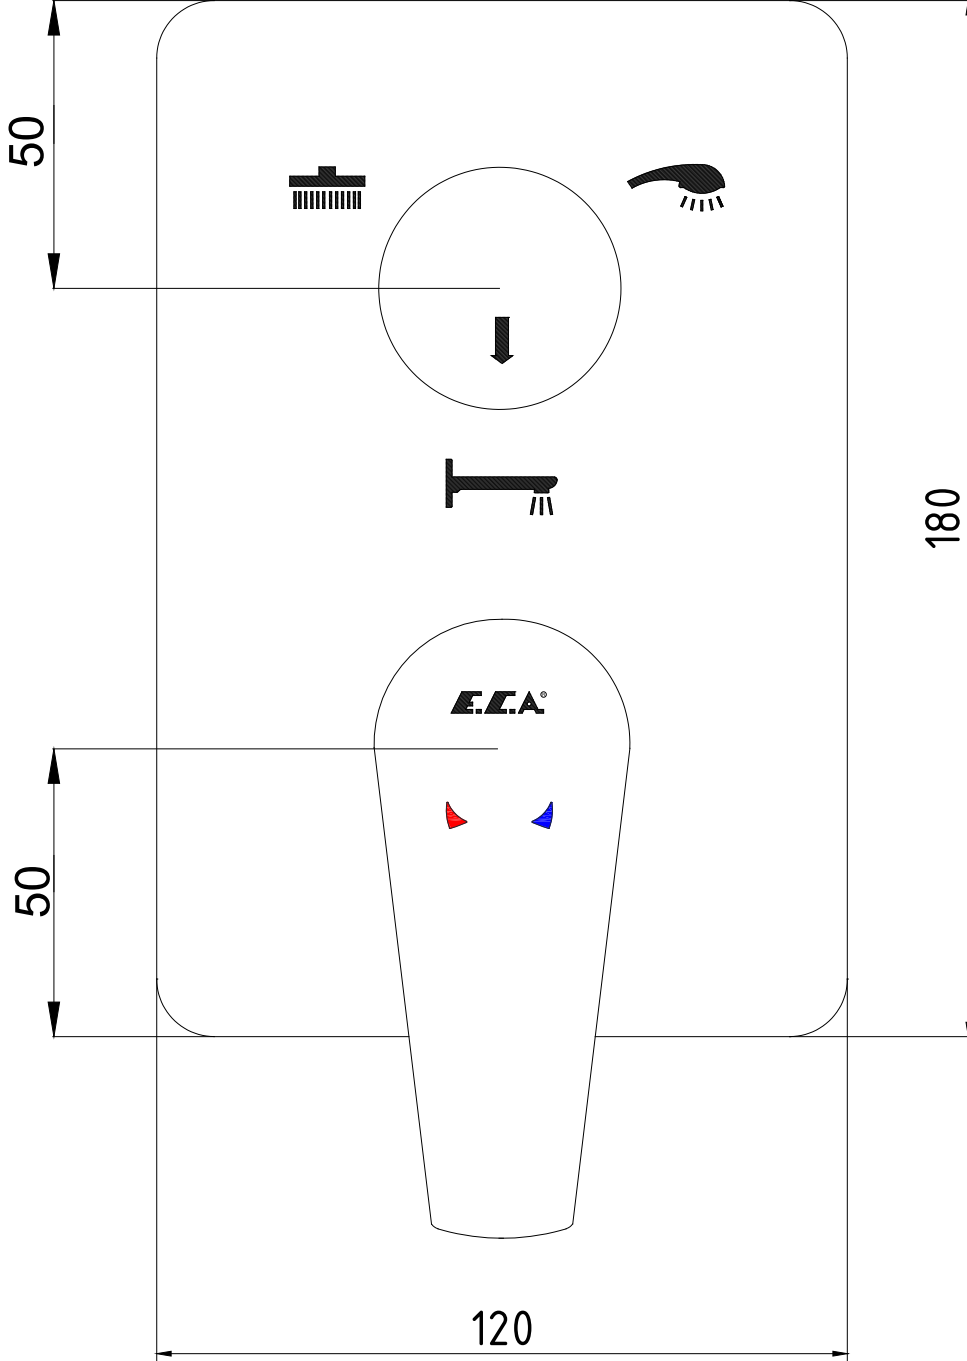

ANKASTRE BANYO/DUŐ BATARYALARI CONCEALED BATH/SHOWER MIXERS

E.C.A.®

Ürün Kodu : 102167343-K - NİOBE AnkaŖre Banyo Bataryası Sıva ÜŖtü Grubu - 3 Yollu (İhracat Kodu: 102167343EX-K)

Product Code: 102167343-K - NIOBE Concealed Bath Mixer Surface Mounted Group - 3 Way Diverter (Export Code: 102167343EX-K)

*Localization product codes are available.

Eylül 2023 / September 2023

www.eca.com.tr

E.C.A. önceden haber vermeksizin, ürünler ve ürünlerin teknik detaylarında deęişiklik yapma hakkını saklı tutar.
We reserve the right to alter product specification and colors and to make technical modifications without prior notice.

Elginkan