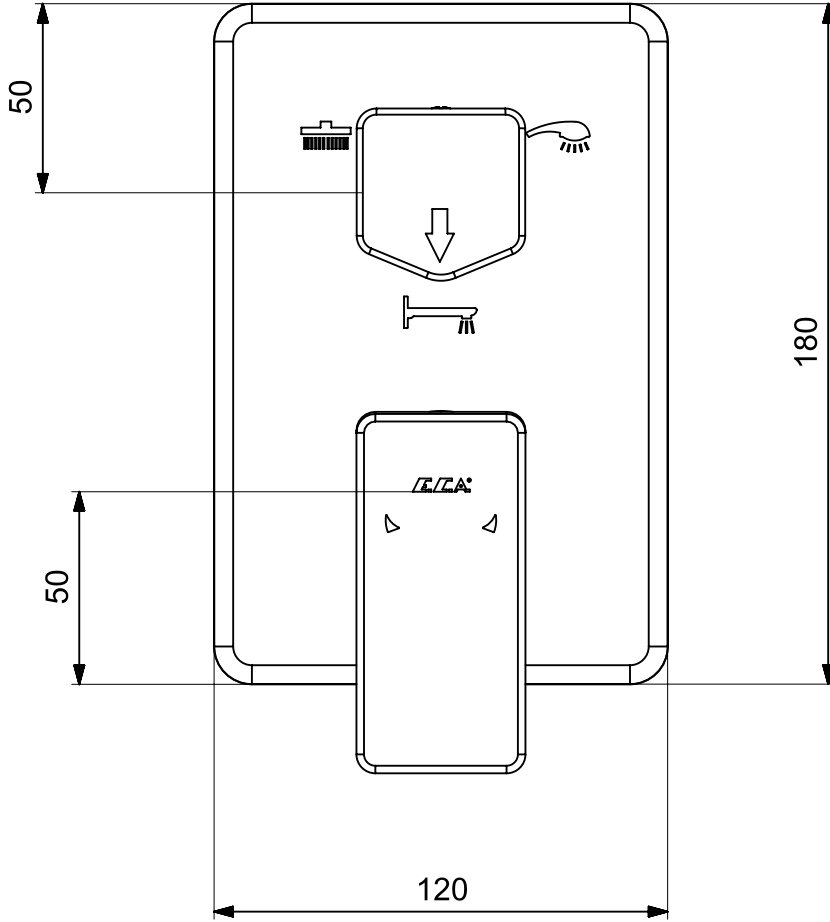

ANKASTRE BANYO/DUŐ BATARYALARI CONCEALED BATH/SHOWER MIXERS

E.C.A.®

Ürün Kodu : 102167351-K - ROYAL AnkaŖre Banyo Bataryası Sıva ÜŖtü Grubu - 3 Yollu (İhracat Kodu: 102167351EX-K)

Product Code: 102167351-K - ROYAL Concealed Bath Mixer Surface Mounted Group - 3 Way Diverter (Export Code: 102167351EX-K)

*Localization product codes are available.

Aralık 2023 / December 2023

www.eca.com.tr

E.C.A. önceden haber vermeksizin, ürünler ve ürünlerin teknik detaylarında deęişiklik yapma hakkını saklı tutar.

We reserve the right to alter product specification and colors and to make technical modifications without prior notice.

Elginkan