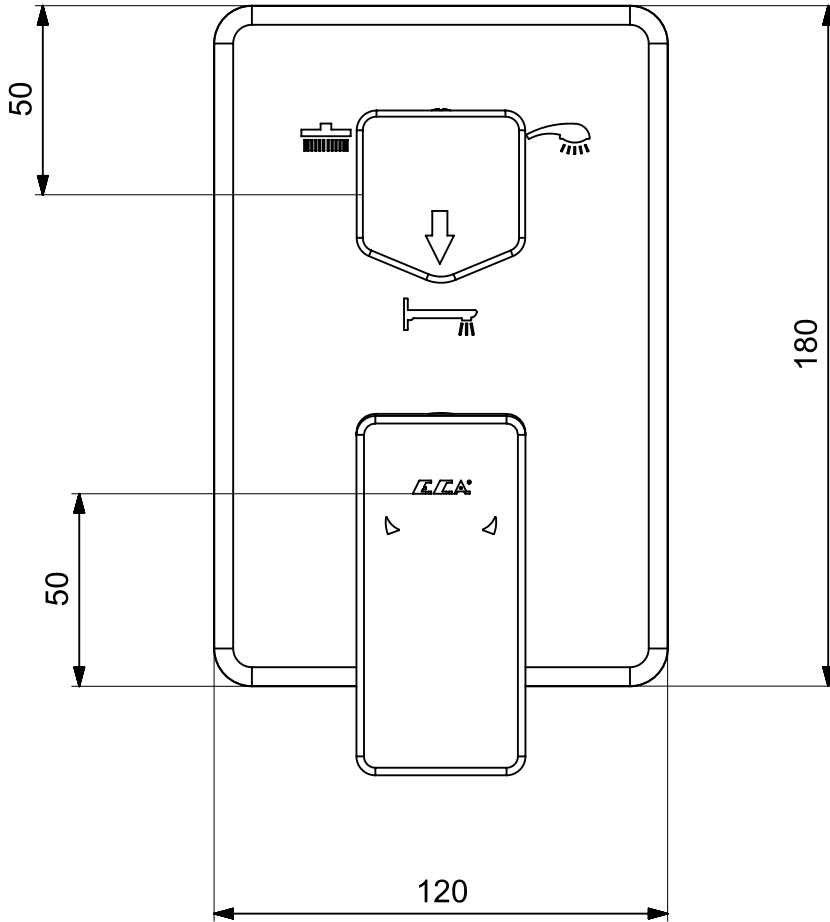

ANKASTRE BANYO/DUŐ BATARYALARI CONCEALED BATH/SHOWER MIXERS

Ürün Kodu : 102167351C1-K - ROYAL AnkaŖre Banyo Bataryası Sıva ÜŖtü Grubu - 3 Yollu (İhracat Kodu: 102167351C1EX-K)

Product Code: 102167351C1-K - ROYAL Concealed Bath Mixer Surface Mounted Group - 3 Way Diverter (Export Code: 102167351C1EX-K)

*Localization product codes are available.

Aralık 2023 / December 2023

www.eca.com.tr

E.C.A. önceden haber vermeksizin, ürünler ve ürünlerin teknik detaylarında deęiŐiklik yapma hakkını saklı tutar.

We reserve the right to alter product specification and colors and to make technical modifications without prior notice.

Elginkan