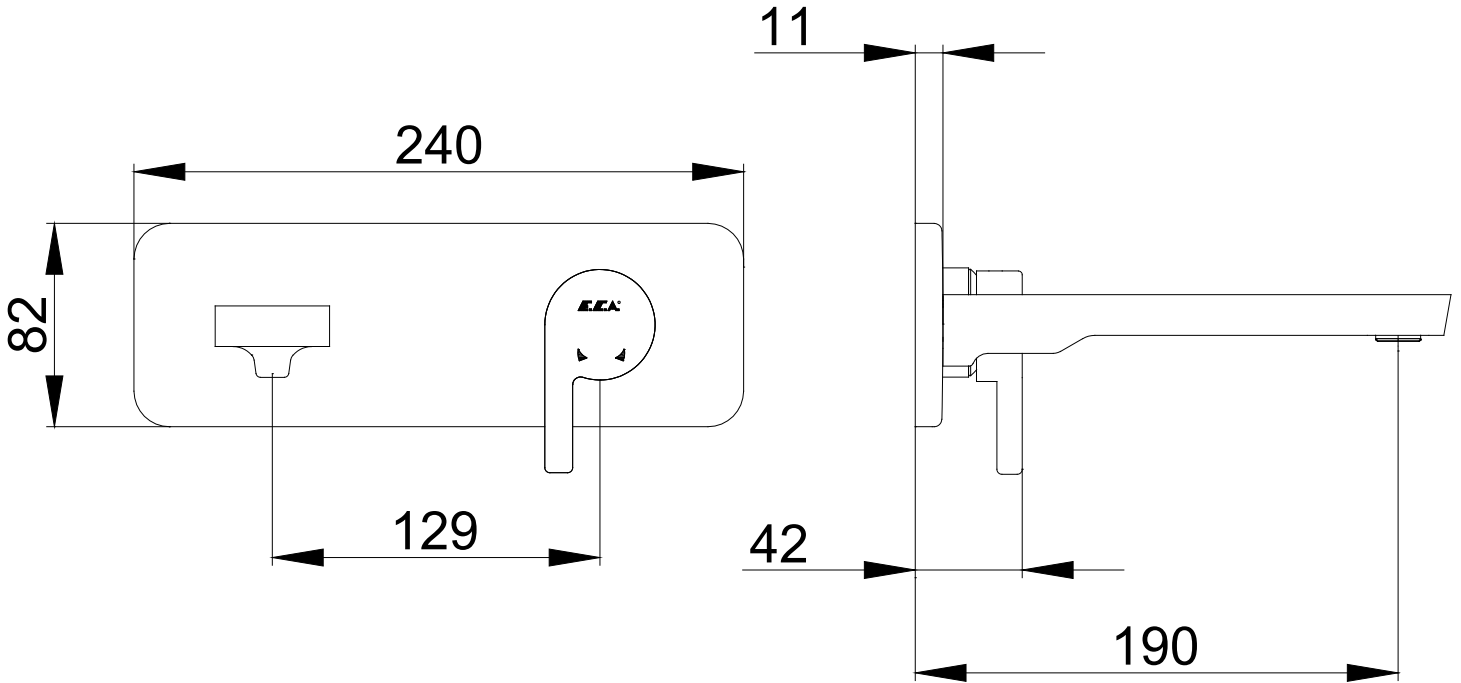

ANKASTRE LAVABO BATARYALARI CONCEALED BASIN MIXERS

Ürün Kodu : 102167601H-K / 102167601HST-K - Icon Ankastr Lavabo Bataryası Sıva Üstü Grubu (İhracat Kodu: 102167601HEX-K / 102167601HSTEX-K)
Product Code: 102167601H-K / 102167601HST-K- Icon Concealed Basin Mixer Surface Mounted Group (Export Code: 102167601HEX-K / 102167601HSTEX-K)
*Localization product codes are available.