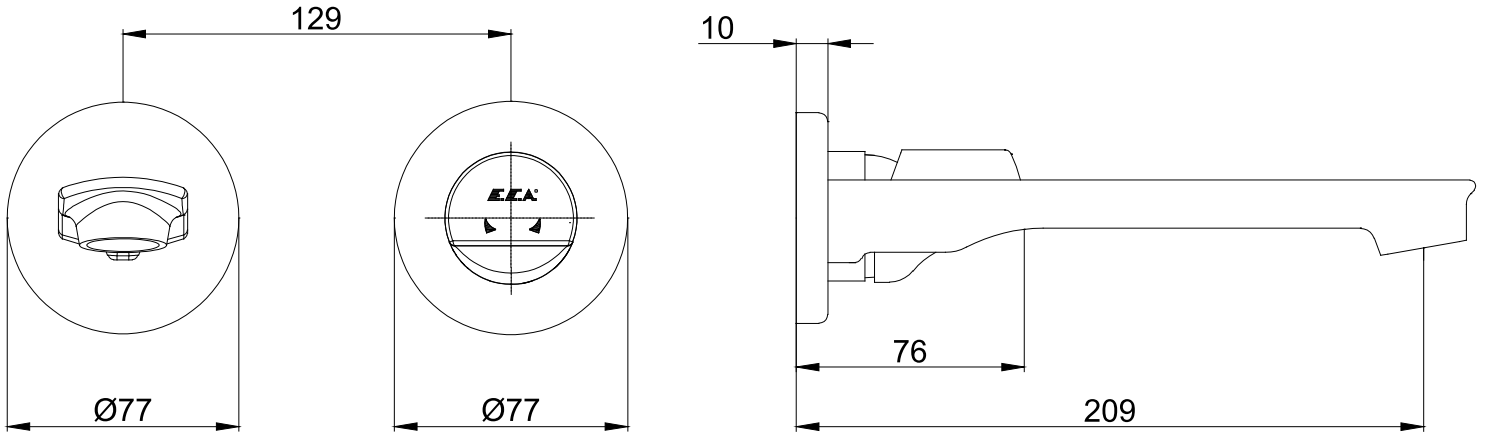

ANKASTRE LAVABO BATARYALARI CONCEALED BASIN MIXERS

Ürün Kodu : 102167603H-YY / 102167603HST-YY - MYRA Ankastrre Lavabo Bataryası Sıva Üstü Grubu - Çift Rozet (İhracat Kodu: 102167603HEX-YY / 102167603HSTEX-YY)
Product Code: 102167603H-YY / 102167603HST-YY - MYRA Concealed Basin Mixer Surface Mounted Group - Double Rosette (Export Code: 102167603HEX-YY / 102167603HSTEX-YY)
*Localization product codes are available.