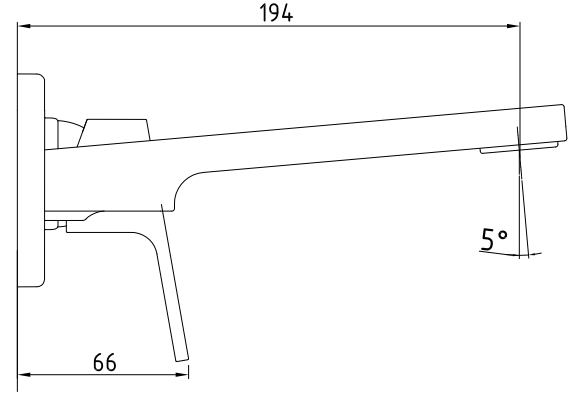

ANKASTRE LAVABO BATARYALARI CONCEALED BASIN MIXERS

Ürün Kodu : 102167605-K / 102167605ST-K - TİERA Ankastrre Lavabo Bataryası Sıva Üstü Grubu - Tek Rozet (İhracat Kodu: 102167605EX-K / 102167605STEX-K)
Product Code: 102167605-K / 102167605ST-K - TIERA Concealed Basin Mixer Surface Mounted Group - One Rosette (Export Code: 102167605EX-K / 102167605STEX-K)
*Localization product codes are available.