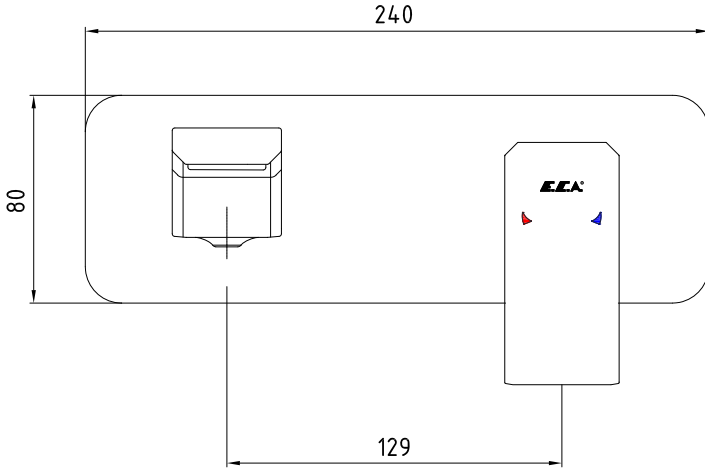

ANKASTRE LAVABO BATARYALARI CONCEALED BASIN MIXERS

Ürün Kodu : 102167605-K / 102167605ST-K - TİERA Ankastrre Lavabo Bataryası Sıva Üstü Grubu - Tek Rozet (İhracat Kodu: 102167605EX-K / 102167605STEX-K)
Product Code: 102167605-K / 102167605ST-K - TIERA Concealed Basin Mixer Surface Mounted Group - One Rosette (Export Code: 102167605EX-K / 102167605STEX-K)
*Localization product codes are available.