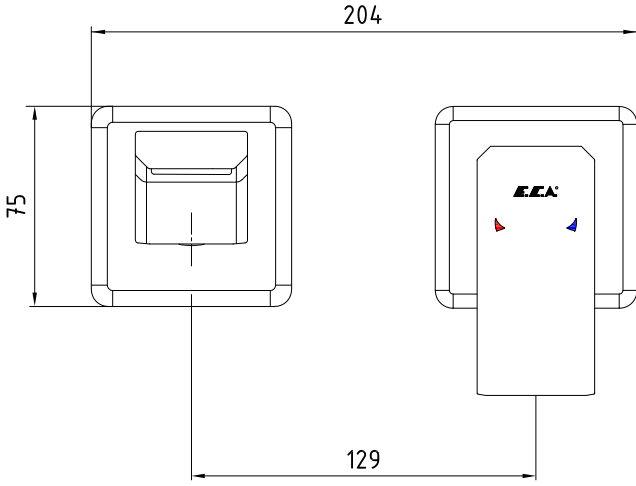

ANKASTRE LAVABO BATARYALARI CONCEALED BASIN MIXERS

Ürün Kodu : 102167605-KK / 102167605ST-KK - TİERA Ankastrre Lavabo Bataryası Sıva Üstü Grubu - Çift Rozet (İhracat Kodu: 102167605EX-KK / 102167605STEX-KK)
Product Code: 102167605-KK / 102167605ST-KK - TİERA Concealed Basin Mixer Surface Mounted Group - Double Rosette (Export Code: 102167605EX-KK / 102167605STEX-KK)
*Localization product codes are available.