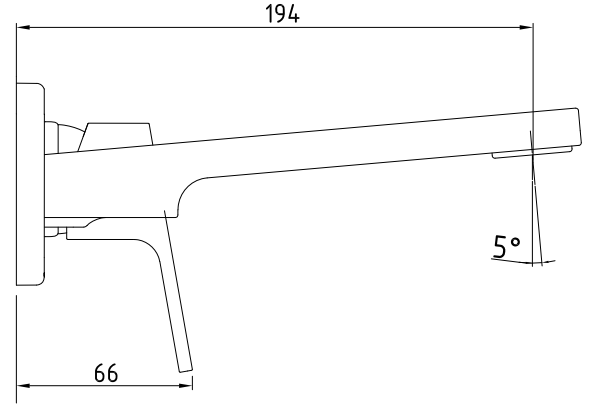

ANKASTRE LAVABO BATARYALARI CONCEALED BASIN MIXERS

Ürün Kodu : 102167605-KK / 102167605ST-KK - TİERA Ankastrre Lavabo Bataryası Sıva Üstü Grubu - Çift Rozet (İhracat Kodu: 102167605EX-KK / 102167605STEX-KK)
Product Code: 102167605-KK / 102167605ST-KK - TİERA Concealed Basin Mixer Surface Mounted Group - Double Rosette (Export Code: 102167605EX-KK / 102167605STEX-KK)
*Localization product codes are available.