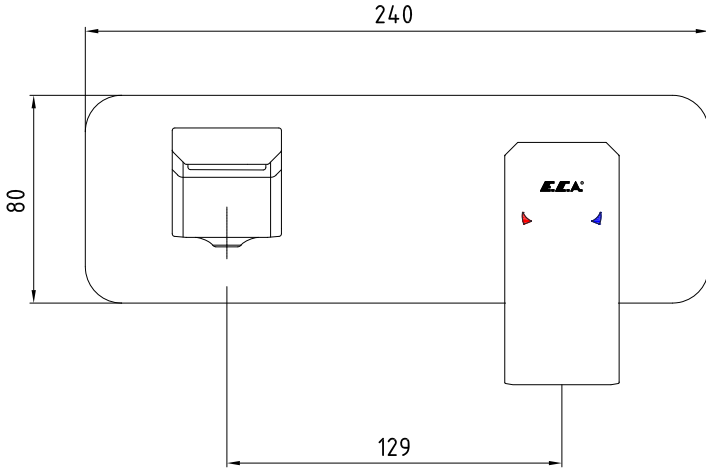

ANKASTRE LAVABO BATARYALARI CONCEALED BASIN MIXERS

Ürün Kodu : 102167605C1-K / 102167605C1ST-K - TİERA Ankastr Lavabo Bataryası Sıva Üstü Grubu - Tek Rozet - Mat Siyah (İhracat Kodu: 102167605C1EX-K / 102167605C1STEX-K)
Product Code: 102167605C1-K / 102167605C1ST-K - TIERA Concealed Basin Mixer Surface Mounted Group - One Rosette - Matt Black (Export Code: 102167605C1EX-K / 102167605C1STEX-K)
*Localization product codes are available.