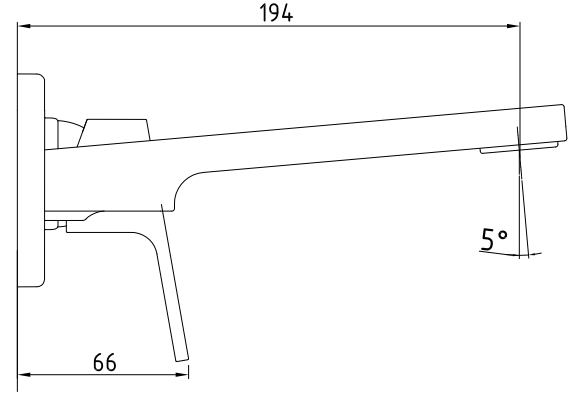

ANKASTRE LAVABO BATARYALARI CONCEALED BASIN MIXERS

Ürün Kodu : 102167605C1-K / 102167605C1ST-K - TİERA Ankastr Lavabo Bataryası Sıva Üstü Grubu - Tek Rozet - Mat Siyah (İhracat Kodu: 102167605C1EX-K / 102167605C1STEX-K)
Product Code: 102167605C1-K / 102167605C1ST-K - TIERA Concealed Basin Mixer Surface Mounted Group - One Rosette - Matt Black (Export Code: 102167605C1EX-K / 102167605C1STEX-K)
*Localization product codes are available.