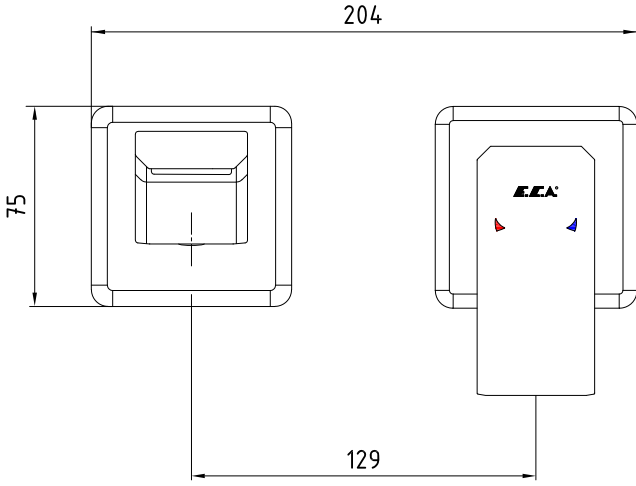

# ANKASTRE LAVABO BATARYALARI CONCEALED BASIN MIXERS

Ürün Kodu : 102167605C1-KK / 102167605C1ST-KK - TIERA Ankastrre Lavabo Bataryası Sıva Üstü Grubu - Çift Rozet - Mat Siyah (İhracat Kodu: 102167605C1EX-KK / 102167605C1STEX-KK)  
Product Code: 102167605C1-KK / 102167605C1ST-KK - TIERA Concealed Basin Mixer Surface Mounted Group - Double Rosette - Matt Black (Export Code: 102167605C1EX-KK / 102167605C1STEX-KK)  
\*Localization product codes are available.