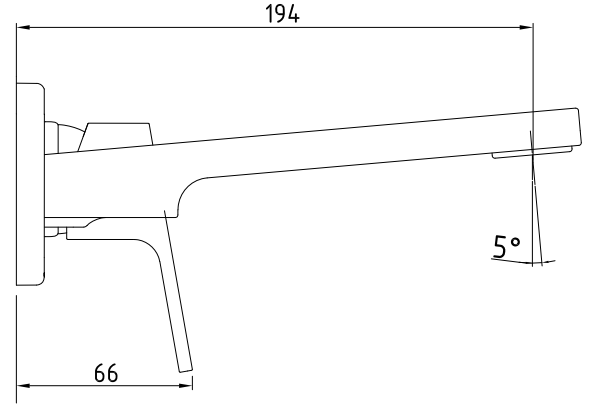

# ANKASTRE LAVABO BATARYALARI CONCEALED BASIN MIXERS

Ürün Kodu : 102167605C1-KK / 102167605C1ST-KK - TIERA Ankastrre Lavabo Bataryası Sıva Üstü Grubu - Çift Rozet - Mat Siyah (İhracat Kodu: 102167605C1EX-KK / 102167605C1STEX-KK)  
Product Code: 102167605C1-KK / 102167605C1ST-KK - TIERA Concealed Basin Mixer Surface Mounted Group - Double Rosette - Matt Black (Export Code: 102167605C1EX-KK / 102167605C1STEX-KK)  
\*Localization product codes are available.