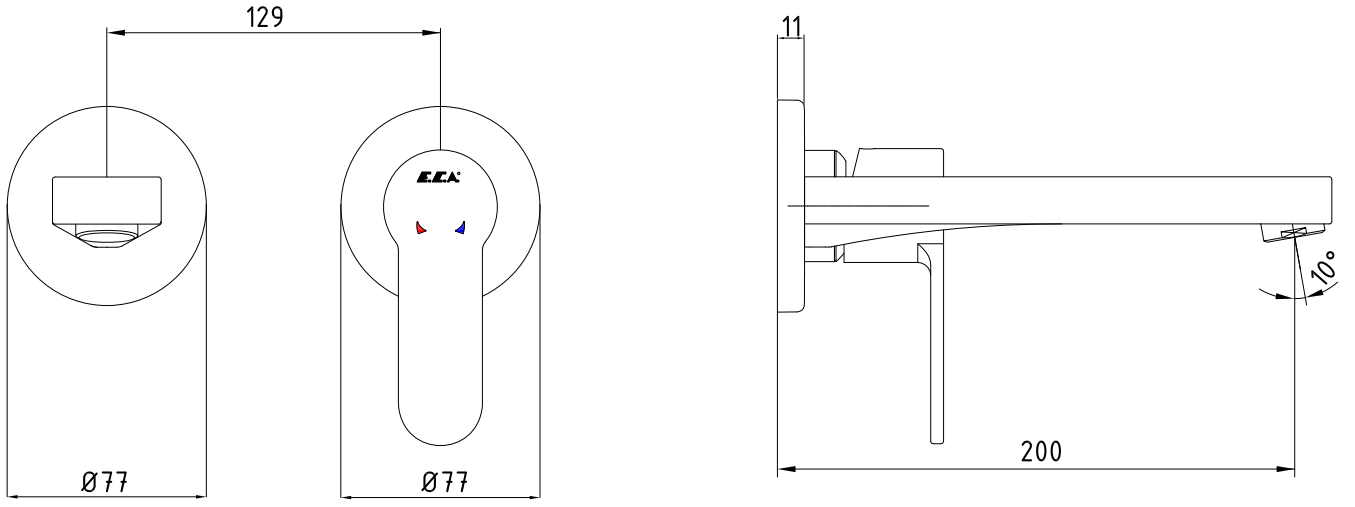

ANKASTRE LAVABO BATARYALARI CONCEALED BASIN MIXERS

Ürün Kodu : 102167608-YY / 102167608ST-YY - NITA Ankastra Lavabo Bataryası Sıva Üstü Grubu - Çift Rozet (İhracat Kodu: 102167608EX-YY / 102167608STEX-YY)
Product Code: 102167608-YY / 102167608ST-YY - NITA Concealed Basin Mixer Surface Mounted Group - Double Rosette (Export Code: 102167608EX-YY / 102167608STEX-YY)
*Localization product codes are available.