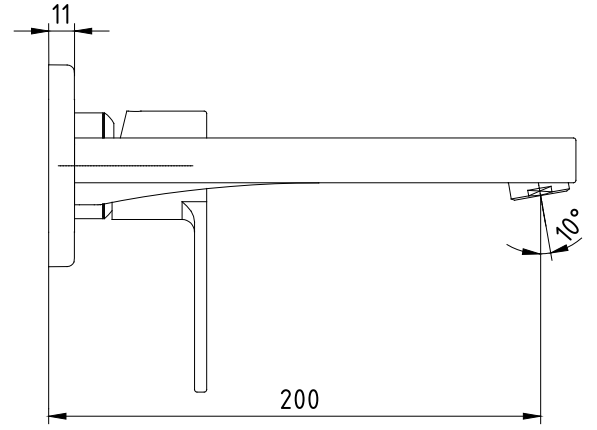

ANKASTRE LAVABO BATARYALARI CONCEALED BASIN MIXERS

Ürün Kodu : 102167608-K / 102167608ST-K - NİTA Ankastrre Lavabo Bataryası Sıva Üstü Grubu - Tek Rozet (İhracat Kodu: 102167608EX-K / 102167608STEX-K)
Product Code: 102167608-K / 102167608ST-K - NITA Concealed Basin Mixer Surface Mounted Group - One Rosette (Export Code: 102167608EX-K / 102167608STEX-K)
*Localization product codes are available.