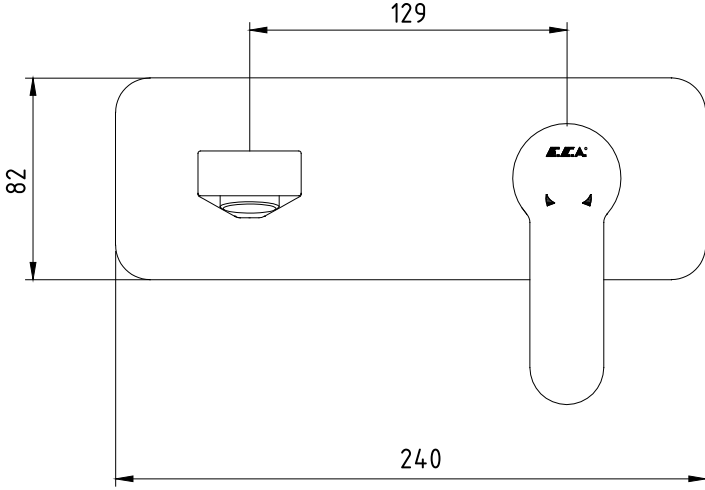

ANKASTRE LAVABO BATARYALARI CONCEALED BASIN MIXERS

Ürün Kodu : 102167608-K / 102167608ST-K - NİTA Ankastrre Lavabo Bataryası Sıva Üstü Grubu - Tek Rozet (İhracat Kodu: 102167608EX-K / 102167608STEX-K)
Product Code: 102167608-K / 102167608ST-K - NITA Concealed Basin Mixer Surface Mounted Group - One Rosette (Export Code: 102167608EX-K / 102167608STEX-K)
*Localization product codes are available.